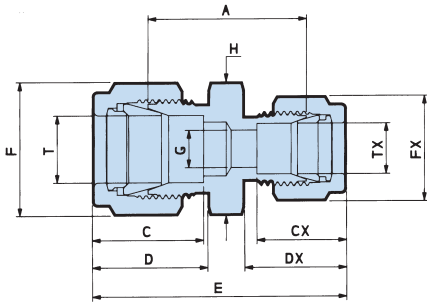

## Reducing coupling

T tube OD	Tx tube OD	part number	A	C	Cx	D	Dx	E	F hex	Fx hex	H hex	G min
1/8"	1/16"	RC-101-SS	0.84"	0.52"	0.35"	0.62"	0.47"	1.27"	7/16"	5/16"	7/16"	0.05"
3/16"	1/8"	RC-031-SS	0.91"	0.55"	0.52"	0.65"	0.62"	1.46"	1/2"	7/16"	7/16"	0.09"
1/4"	1/16"	RC-201-SS	0.94"	0.63"	0.35"	0.72"	0.47"	1.41"	9/16"	5/16"	9/16"	0.05"
1/4"	1/8"	RC-21-SS	0.97"	0.63"	0.52"	0.72"	0.62"	1.56"	9/16"	7/16"	9/16"	0.09"
1/4"	3/16"	RC-203	1.00"	0.63"	0.55"	0.72"	0.65"	1.59"	9/16"	1/2"	9/16"	0.13"
3/8"	1/8"	RC-31-SS	1.06"	0.69"	0.52"	0.78"	0.62"	1.65"	1 1/16"	7/16"	1 1/16"	0.09"
3/8"	1/4"	RC-32-SS	1.13"	0.69"	0.63"	0.78"	0.72"	1.76"	1 1/16"	9/16"	1 1/16"	0.19"
1/2"	1/4"	RC-42-SS	1.16"	0.91"	0.63"	0.88"	0.72"	1.89"	7/8"	9/16"	7/8"	0.19"
1/2"	5/16"	RC-4-M8-SS	1.19"	0.91"	0.66"	0.88"	0.75"	1.92"	7/8"	1 1/16"	7/8"	0.25"
1/2"	3/8"	RC-43-SS	1.22"	0.91"	0.69"	0.88"	0.78"	1.94"	7/8"	1 1/16"	7/8"	0.28"
5/8"	3/8"	RC-53-SS	1.25"	0.97"	0.69"	0.88"	0.78"	1.97"	1"	1 1/16"	15/16"	0.28"
5/8"	1/2"	RC-54-SS	1.25"	0.97"	0.91"	0.88"	0.88"	2.07"	1"	7/8"	15/16"	0.41"
3/4"	1/2"	RC-64-SS	1.31"	0.97"	0.91"	0.88"	0.88"	2.13"	1 1/8"	7/8"	1 1/8"	0.41"
3/4"	5/8"	RC-65-SS	1.31"	0.97"	0.97"	0.88"	0.88"	2.13"	1 1/8"	1"	1 1/8"	0.50"
1"	1/2"	RC-84-SS	1.53"	1.23"	0.91"	1.05"	0.88"	2.43"	1 1/2"	7/8"	1 1/2"	0.41"
1"	5/8"	RC-85-SS	1.56"	1.23"	0.97"	1.05"	0.88"	2.46"	1 1/2"	1"	1 1/2"	0.50"
1"	3/4"	RC-86-SS	1.53"	1.23"	0.97"	1.05"	0.88"	2.43"	1 1/2"	1 1/8"	1 1/2"	0.63"