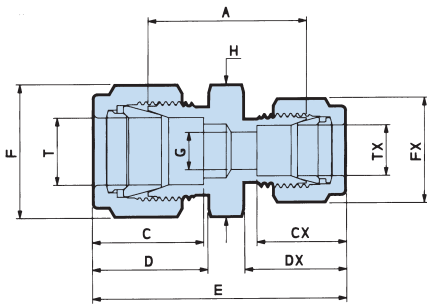

Reducing coupling metric

T tube OD	Tx tube OD	part number	A	C	Cx	D	Dx	E	F hex	Fx hex	H hex	G min
4mm	3mm	RC-M4-M3-SS	23.1mm	14.2mm	13.4mm	16.5mm	15.7mm	37.1mm	1/2"	7/16"	7/16"	2.3mm
6mm	3mm	RC-M6-M4-SS	23.8mm	16.0mm	13.4mm	18.2mm	15.7mm	38.7mm	9/16"	7/16"	1/2"	2.3mm
6mm	3mm	RC-M6-M4-SS	24.6mm	16.0mm	14.2mm	18.2mm	16.5mm	39.5mm	9/16"	1/2"	9/16"	2.7mm
8mm	6mm	RC-M8-M6-SS	26.9mm	16.7mm	16.0mm	19.0mm	18.2mm	42.7mm	1 1/16"	9/16"	9/16"	4.8mm
10mm	6mm	RC-M10-M6-SS	28.7mm	17.5mm	16.0mm	19.8mm	18.2mm	44.5mm	3/4"	9/16"	1 1/16"	4.8mm
10mm	8mm	RC-M10-M8-SS	29.4mm	17.5mm	16.7mm	19.8mm	19.0mm	45.2mm	3/4"	1 1/16"	1 1/16"	6.3mm
12mm	6mm	RC-M12-M6-SS	29.4mm	23.1mm	16.0mm	22.3mm	18.2mm	47.7mm	7/8"	9/16"	7/8"	4.8mm
12mm	8mm	RC-M12-M8-SS	30.2mm	23.1mm	16.7mm	22.3mm	19.0mm	48.5mm	7/8"	1 1/16"	7/8"	6.3mm
12mm	10mm	RC-M12-M10-SS	31.0mm	23.1mm	17.5mm	22.3mm	19.8mm	49.3mm	7/8"	3/4"	7/8"	7.8mm
10mm	10mm	RC-M16-M10-SS	31.7mm	24.6mm	18.5mm	22.3mm	19.8mm	50.0mm	1"	3/4"	15/16"	7.8mm
16mm	12mm	RC-M16-M12-SS	31.7mm	24.6mm	23.1mm	22.3mm	22.3mm	52.5mm	1"	7/8"	15/16"	9.6mm
20mm	12mm	RC-M20-M12-SS	33.2mm	24.6mm	23.1mm	22.3mm	22.3mm	54.0mm	1 5/16"	7/8"	1 1/8"	9.6mm
20mm	16mm	RC-M20-M16-SS	33.2mm	24.6mm	24.6mm	22.3mm	22.3mm	54.0mm	1 5/16"	1"	1 1/8"	12.7mm
25mm	16mm	RC-M25-M16-SS	38.1mm	31.2mm	24.6mm	26.6mm	22.3mm	60.9mm	1 1/2"	1"	1 1/2"	12.7mm
35mm	10mm	RC-M25-M20-SS	38.1mm	31.2mm	24.6mm	26.6mm	22.3mm	60.9mm	1 1/2"	1 5/16"	1 1/2"	16.7mm