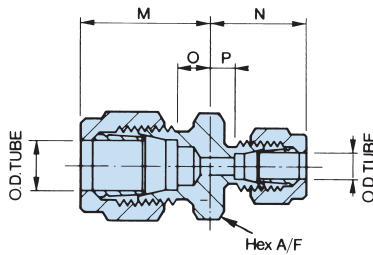

## DUOLOC SINGLE FERRULE OD COMPRESSION FITTINGS

### Straight coupling

OD tube	part number	G	H	hex A/F
1/8"	1/1 SC	0.876"	0.218"	0.562"
3/16"	3/16 SC	0.909"	0.218"	0.562"
For 1/8" & 3/16" see Assembly Page 7				
1/4"	2/2 SC	0.812"	0.218"	0.562"
3/8"	3/3 SC	0.937"	0.281"	0.750"
1/2"	4/4 SC	1.046"	0.296"	0.875"
3/4"	6/6 SC	1.234"	0.390"	1.125"
1"	8/8 SC	1.406"	0.437"	1.500"

### Reducing coupling

OD tube 1	OD tube 2	part number	M	N	O	P	hex A/F
1/4"	1/8"	2/1 RC	0.812"	0.876"	0.218"	0.218"	0.562"
1/4"	3/16"	2/3/16 RC	0.812"	0.909"	0.218"	0.218"	0.562"
For 1/8" & 3/16" see Assembly Page 7							
3/8"	1/4"	3/2 RC	0.937"	0.843"	0.281"	0.250"	0.750"
1/2"	1/4"	4/2 RC	1.046"	0.859"	0.296"	0.265"	0.875"
1/2"	3/8"	4/3 RC	1.046"	0.953"	0.296"	0.296"	0.875"
3/4"	1/2"	6/4 RC	1.234"	1.078"	0.390"	0.328"	1.300"
1"	1/2"	8/4 RC	1.406"	1.125"	0.437"	0.375"	1.500"
1"	3/4"	8/6 RC	1.406"	1.281"	0.437"	0.437"	1.500"

### Straight coupling

OD tube	part number	G	H	hex A/F
6mm	6m/6m SC	23.0mm	5.0mm	14.0mm
8mm	8m/8m SC	25.0mm	4.5mm	17.0mm
10mm	10m/10m SC	27.0mm	5.0mm	19.0mm
12mm	12m/12m SC	28.0mm	6.0mm	19.0mm
15mm	15m/15m SC	28.0mm	6.0mm	24.0mm
16mm	16m/16m SC	29.0mm	6.8mm	27.0mm
18mm	18m/18m SC	30.0mm	8.5mm	28.5mm
20mm	20m/20m SC	31.0mm	9.8mm	33.0mm
22mm	22m/22m SC	35.0mm	9.8mm	33.0mm
25mm	25m/25m SC	35.0mm	9.8mm	38.0mm