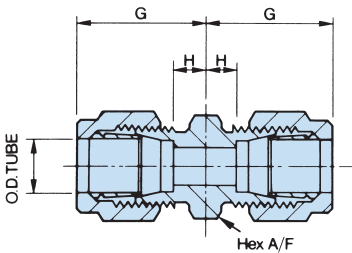

### Straight coupling

OD tube	part number	G	H	hex A/F
1/8"	1/1 SC	0.876"	0.218"	0.562"
3/16"	3/16 SC	0.909"	0.218"	0.562"
For 1/8" & 3/16" see Assembly Page 7				
1/4"	2/2 SC	0.812"	0.218"	0.562"
3/8"	3/3 SC	0.937"	0.281"	0.750"
1/2"	4/4 SC	1.046"	0.296"	0.875"
3/4"	6/6 SC	1.234"	0.390"	1.125"
1"	8/8 SC	1.406"	0.437"	1.500"

### Reducing coupling

OD tube 1	OD tube 2	part number	M	N	O	P	hex A/F
1/4"	1/8"	2/1 RC	0.812"	0.876"	0.218"	0.218"	0.562"
1/4"	3/16"	2/3/16 RC	0.812"	0.909"	0.218"	0.218"	0.562"
For 1/8" & 3/16" see Assembly Page 7							
3/8"	1/4"	3/2 RC	0.937"	0.843"	0.281"	0.250"	0.750"
1/2"	1/4"	4/2 RC	1.046"	0.859"	0.296"	0.265"	0.875"
1/2"	3/8"	4/3 RC	1.046"	0.953"	0.296"	0.296"	0.875"
3/4"	1/2"	6/4 RC	1.234"	1.078"	0.390"	0.328"	1.300"
1"	1/2"	8/4 RC	1.406"	1.125"	0.437"	0.375"	1.500"
1"	3/4"	8/6 RC	1.406"	1.281"	0.437"	0.437"	1.500"

### Straight coupling

OD tube	part number	G	H	hex A/F
6mm	6m/6m SC	23.0mm	5.0mm	14.0mm
8mm	8m/8m SC	25.0mm	4.5mm	17.0mm
10mm	10m/10m SC	27.0mm	5.0mm	19.0mm
12mm	12m/12m SC	28.0mm	6.0mm	19.0mm
15mm	15m/15m SC	28.0mm	6.0mm	24.0mm
16mm	16m/16m SC	29.0mm	6.8mm	27.0mm
18mm	18m/18m SC	30.0mm	8.5mm	28.5mm
20mm	20m/20m SC	31.0mm	9.8mm	33.0mm
22mm	22m/22m SC	35.0mm	9.8mm	33.0mm
25mm	25m/25m SC	35.0mm	9.8mm	38.0mm