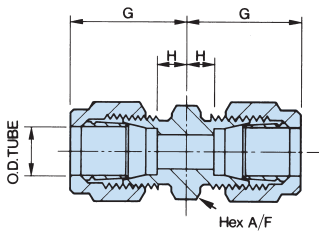

### Straight coupling

OD tube	part number	G	H	hex A/F
1/8"	1/1 SC	0.876"	0.218"	0.562"
3/16"	3/16 SC	0.909"	0.218"	0.562"
For 1/8" & 3/16" see Assembly Page 7				
1/4"	2/2 SC	0.812"	0.218"	0.562"
3/8"	3/3 SC	0.937"	0.281"	0.750"
1/2"	4/4 SC	1.046"	0.296"	0.875"
3/4"	6/6 SC	1.234"	0.390"	1.125"
1"	8/8 SC	1.406"	0.437"	1.500"

### Reducing coupling

OD tube 1	OD tube 2	part number	M	N	O	P	hex A/F
1/4"	1/8"	2/1 RC	0.812"	0.876"	0.218"	0.218"	0.562"
1/4"	3/16"	2/3/16 RC	0.812"	0.909"	0.218"	0.218"	0.562"
For 1/8" & 3/16" see Assembly Page 7							
3/8"	1/4"	3/2 RC	0.937"	0.843"	0.281"	0.250"	0.750"
1/2"	1/4"	4/2 RC	1.046"	0.859"	0.296"	0.265"	0.875"
1/2"	3/8"	4/3 RC	1.046"	0.953"	0.296"	0.296"	0.875"
3/4"	1/2"	6/4 RC	1.234"	1.078"	0.390"	0.328"	1.300"
1"	1/2"	8/4 RC	1.406"	1.125"	0.437"	0.375"	1.500"
1"	3/4"	8/6 RC	1.406"	1.281"	0.437"	0.437"	1.500"

### Straight coupling

OD tube	part number	G	H	hex A/F
6mm	6m/6m SC	23.0mm	5.0mm	14.0mm
8mm	8m/8m SC	25.0mm	4.5mm	17.0mm
10mm	10m/10m SC	27.0mm	5.0mm	19.0mm
12mm	12m/12m SC	28.0mm	6.0mm	19.0mm
15mm	15m/15m SC	28.0mm	6.0mm	24.0mm
16mm	16m/16m SC	29.0mm	6.8mm	27.0mm
18mm	18m/18m SC	30.0mm	8.5mm	28.5mm
20mm	20m/20m SC	31.0mm	9.8mm	33.0mm
22mm	22m/22m SC	35.0mm	9.8mm	33.0mm
25mm	25m/25m SC	35.0mm	9.8mm	38.0mm