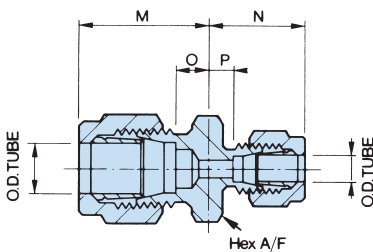

### Straight coupling

OD tube	part number	G	H	hex A/F
1/8"	1/1 SC	0.876"	0.218"	0.562"
3/16"	3/16 SC	0.909"	0.218"	0.562"
For 1/8" & 3/16" see Assembly Page 7				
1/4"	2/2 SC	0.812"	0.218"	0.562"
3/8"	3/3 SC	0.937"	0.281"	0.750"
1/2"	4/4 SC	1.046"	0.296"	0.875"
3/4"	6/6 SC	1.234"	0.390"	1.125"
1"	8/8 SC	1.406"	0.437"	1.500"

### Reducing coupling

OD tube 1	OD tube 2	part number	M	N	O	P	hex A/F
1/4"	1/8"	2/1 RC	0.812"	0.876"	0.218"	0.218"	0.562"
1/4"	3/16"	2/3/16 RC	0.812"	0.909"	0.218"	0.218"	0.562"
For 1/8" & 3/16" see Assembly Page 7							
3/8"	1/4"	3/2 RC	0.937"	0.843"	0.281"	0.250"	0.750"
1/2"	1/4"	4/2 RC	1.046"	0.859"	0.296"	0.265"	0.875"
1/2"	3/8"	4/3 RC	1.046"	0.953"	0.296"	0.296"	0.875"
3/4"	1/2"	6/4 RC	1.234"	1.078"	0.390"	0.328"	1.300"
1"	1/2"	8/4 RC	1.406"	1.125"	0.437"	0.375"	1.500"
1"	3/4"	8/6 RC	1.406"	1.281"	0.437"	0.437"	1.500"

### Straight coupling

OD tube	part number	G	H	hex A/F
6mm	6m/6m SC	23.0mm	5.0mm	14.0mm
8mm	8m/8m SC	25.0mm	4.5mm	17.0mm
10mm	10m/10m SC	27.0mm	5.0mm	19.0mm
12mm	12m/12m SC	28.0mm	6.0mm	19.0mm
15mm	15m/15m SC	28.0mm	6.0mm	24.0mm
16mm	16m/16m SC	29.0mm	6.8mm	27.0mm
18mm	18m/18m SC	30.0mm	8.5mm	28.5mm
20mm	20m/20m SC	31.0mm	9.8mm	33.0mm
22mm	22m/22m SC	35.0mm	9.8mm	33.0mm
25mm	25m/25m SC	35.0mm	9.8mm	38.0mm

### Reducing coupling

OD tube 1	OD tube 2	part number	M	N	O	P	hex A/F
8mm	6mm	8m/6m RC	22.0mm	22.0mm	6.0mm	6.0mm	17.0mm
10mm	6mm	10m/6m RC	22.0mm	25.0mm	6.0mm	6.0mm	19.0mm
10mm	8mm	10m/8m RC	25.0mm	22.0mm	6.0mm	6.0mm	19.0mm
12mm	6mm	12m/6m RC	25.0mm	22.0mm	6.0mm	6.0mm	22.0mm
12mm	8mm	12m/8m RC	25.0mm	22.0mm	6.0mm	6.0mm	22.0mm
12mm	10mm	12m/10m RC	25.0mm	22.0mm	6.0mm	6.0mm	22.0mm
15mm	6mm	15m/6m RC	26.0mm	22.0mm	6.0mm	6.0mm	24.0mm
15mm	10mm	15m/10m RC	26.0mm	22.0mm	6.0mm	6.0mm	24.0mm
15mm	12mm	15m/12m RC	30.0mm	26.0mm	6.0mm	6.0mm	24.0mm
22mm	15mm	22m/15m RC	30.0mm	26.0mm	8.0mm	6.0mm	33.0mm