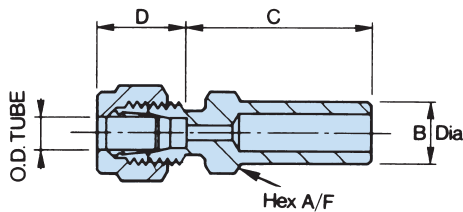

Reducing adaptor

OD tube	B dia	part number	C	D	hex A/F
1/8"	3/8"	1/3 RA	1.187"	0.657"	0.562"
1/8"	1/2"	1/4 RA	1.281"	0.657"	0.562"
3/16"	3/8"	3/16/3 RA	1.187"	0.690"	0.562"
3/16"	1/2"	3/16/4 RA	1.281"	0.690"	0.562"
For 1/8" & 3/16" see Assembly Page 7					
1/4"	3/8"	2/3 RA	1.187"	0.593"	0.562"
1/4"	1/2"	2/4 RA	1.281"	0.593"	0.562"
3/8"	1/2"	3/4 RA	1.375"	0.656"	0.750"
1/2"	3/4"	4/6 RA	1.625"	0.750"	0.875"
1/2"	1"	4/8 RA	1.781"	0.750"	1.125"
3/4"	1"	6/8 RA	1.906"	0.843"	1.125"