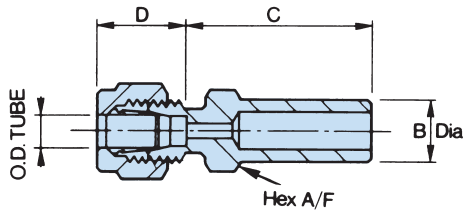

DUOLOC SINGLE FERRULE OD COMPRESSION FITTINGS

Reducing adaptor

OD tube	B dia	part number	C	D	hex A/F
1/8"	3/8"	1/3 RA	1.187"	0.657"	0.562"
1/8"	1/2"	1/4 RA	1.281"	0.657"	0.562"
3/16"	3/8"	3/16/3 RA	1.187"	0.690"	0.562"
3/16"	1/2"	3/16/4 RA	1.281"	0.690"	0.562"
For 1/8" & 3/16" see Assembly Page 7					
1/4"	3/8"	2/3 RA	1.187"	0.593"	0.562"
1/4"	1/2"	2/4 RA	1.281"	0.593"	0.562"
3/8"	1/2"	3/4 RA	1.375"	0.656"	0.750"
1/2"	3/4"	4/6 RA	1.625"	0.750"	0.875"
1/2"	1"	4/8 RA	1.781"	0.750"	1.125"
3/4"	1"	6/8 RA	1.906"	0.843"	1.125"

BSP banjo coupling

OD tube	thread size GAT	part number	square body A/F	D	E	F	hex bolt A/F
1/8"	1/8" BSP	1/1P BC	1.000"	0.620"	0.354"	1.125"	17 mm
1/8"	1/4" BSP	1/2P BC	1.000"	0.620"	0.450"	1.125"	22 mm
3/16"	1/8" BSP	3/16/1P BC	1.000"	0.620"	0.354"	1.125"	17 mm
3/16"	1/4" BSP	3/16/2P BC	1.000"	0.620"	0.450"	1.125"	22 mm
For 1/8" & 3/16" see Assembly Page 7							
1/4"	1/8" BSP	2/1P BC	1.000"	0.620"	0.354"	1.125"	17 mm
1/4"	1/4" BSP	2/2P BC	1.000"	0.620"	0.450"	1.125"	0.750"
3/8"	1/4" BSP	3/2P BC	1.250"	0.652"	0.450"	1.125"	22 mm
3/8"	3/8" BSP	3/3P BC	1.250"	0.652"	0.530"	1.250"	0.875"
1/2"	3/8" BSP	4/3P BC	1.500"	0.776"	0.530"	1.250"	0.875"
1/2"	1/2" BSP	4/4P BC	1.500"	0.776"	0.625"	1.375"	1.125"

BSP Banjo coupling

OD tube	thread size GAT	part number	square body A/F	D	E	F	A/F bolt
6mm	1/8" BSP	6m/1P BC	22.0mm	16.0mm	9.0mm	28.0mm	17.0mm
6mm	1/4" BSP	6m/2P BC	22.0mm	16.0mm	10.5mm	28.5mm	19.0mm
8mm	1/4" BSP	8m/2P BC	24.5mm	16.0mm	10.5mm	28.5mm	19.0mm
10mm	1/4" BSP	10m/2P BC	31.0mm	19.0mm	10.5mm	30.0mm	19.0mm
10mm	3/8" BSP	10m/3P BC	31.0mm	19.0mm	13.5mm	32.0mm	22.0mm
12mm	3/8" BSP	12m/3P BC	38.0mm	20.0mm	13.5mm	34.0mm	22.0mm
12mm	1/2" BSP	12m/4P BC	38.0mm	20.0mm	16.0mm	35.0mm	28.5mm