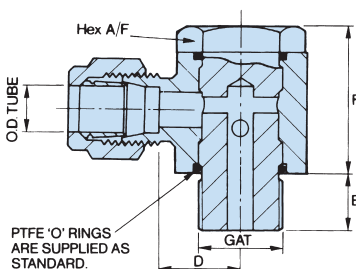

Reducing adaptor

OD tube	B dia	part number	C	D	hex A/F
1/8"	3/8"	1/3 RA	1.187"	0.657"	0.562"
1/8"	1/2"	1/4 RA	1.281"	0.657"	0.562"
3/16"	3/8"	3/16/3 RA	1.187"	0.690"	0.562"
3/16"	1/2"	3/16/4 RA	1.281"	0.690"	0.562"
For 1/8" & 3/16" see Assembly Page 7					
1/4"	3/8"	2/3 RA	1.187"	0.593"	0.562"
1/4"	1/2"	2/4 RA	1.281"	0.593"	0.562"
3/8"	1/2"	3/4 RA	1.375"	0.656"	0.750"
1/2"	3/4"	4/6 RA	1.625"	0.750"	0.875"
1/2"	1"	4/8 RA	1.781"	0.750"	1.125"
3/4"	1"	6/8 RA	1.906"	0.843"	1.125"

BSP banjo coupling

OD tube	thread size GAT	part number	square body A/F	D	E	F	hex bolt A/F
1/8"	1/8" BSP	1/1P BC	1.000"	0.620"	0.354"	1.125"	17 mm
1/8"	1/4" BSP	1/2P BC	1.000"	0.620"	0.450"	1.125"	22 mm
3/16"	1/8" BSP	3/16/1P BC	1.000"	0.620"	0.354"	1.125"	17 mm
3/16"	1/4" BSP	3/16/2P BC	1.000"	0.620"	0.450"	1.125"	22 mm
For 1/8" & 3/16" see Assembly Page 7							
1/4"	1/8" BSP	2/1P BC	1.000"	0.620"	0.354"	1.125"	17 mm
1/4"	1/4" BSP	2/2P BC	1.000"	0.620"	0.450"	1.125"	0.750"
3/8"	1/4" BSP	3/2P BC	1.250"	0.652"	0.450"	1.125"	22 mm
3/8"	3/8" BSP	3/3P BC	1.250"	0.652"	0.530"	1.250"	0.875"
1/2"	3/8" BSP	4/3P BC	1.500"	0.776"	0.530"	1.250"	0.875"
1/2"	1/2" BSP	4/4P BC	1.500"	0.776"	0.625"	1.375"	1.125"

BSP Banjo coupling

OD tube	thread size GAT	part number	square body A/F	D	E	F	A/F bolt
6mm	1/8" BSP	6m/1P BC	22.0mm	16.0mm	9.0mm	28.0mm	17.0mm
6mm	1/4" BSP	6m/2P BC	22.0mm	16.0mm	10.5mm	28.5mm	19.0mm
8mm	1/4" BSP	8m/2P BC	24.5mm	16.0mm	10.5mm	28.5mm	19.0mm
10mm	1/4" BSP	10m/2P BC	31.0mm	19.0mm	10.5mm	30.0mm	19.0mm
10mm	3/8" BSP	10m/3P BC	31.0mm	19.0mm	13.5mm	32.0mm	22.0mm
12mm	3/8" BSP	12m/3P BC	38.0mm	20.0mm	13.5mm	34.0mm	22.0mm
12mm	1/2" BSP	12m/4P BC	38.0mm	20.0mm	16.0mm	35.0mm	28.5mm