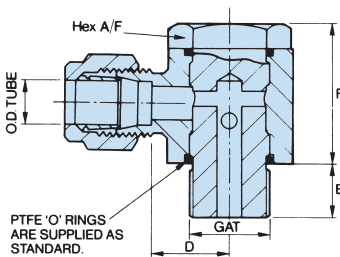

DUOLOC SINGLE FERRULE OD COMPRESSION FITTINGS

Reducing adaptor

OD tube	B dia	part number	C	D	hex A/F
1/8"	3/8"	1/3 RA	1.187"	0.657"	0.562"
1/8"	1/2"	1/4 RA	1.281"	0.657"	0.562"
3/16"	3/8"	3/16/3 RA	1.187"	0.690"	0.562"
3/16"	1/2"	3/16/4 RA	1.281"	0.690"	0.562"
For 1/8" & 3/16" see Assembly Page 7					
1/4"	3/8"	2/3 RA	1.187"	0.593"	0.562"
1/4"	1/2"	2/4 RA	1.281"	0.593"	0.562"
3/8"	1/2"	3/4 RA	1.375"	0.656"	0.750"
1/2"	3/4"	4/6 RA	1.625"	0.750"	0.875"
1/2"	1"	4/8 RA	1.781"	0.750"	1.125"
3/4"	1"	6/8 RA	1.906"	0.843"	1.125"

BSP banjo coupling

OD tube	thread size GAT	part number	square body A/F	D	E	F	hex bolt A/F
1/8"	1/8" BSP	1/1P BC	1.000"	0.620"	0.354"	1.125"	17 mm
1/8"	1/4" BSP	1/2P BC	1.000"	0.620"	0.450"	1.125"	22 mm
3/16"	1/8" BSP	3/16/1P BC	1.000"	0.620"	0.354"	1.125"	17 mm
3/16"	1/4" BSP	3/16/2P BC	1.000"	0.620"	0.450"	1.125"	22 mm
For 1/8" & 3/16" see Assembly Page 7							
1/4"	1/8" BSP	2/1P BC	1.000"	0.620"	0.354"	1.125"	17 mm
1/4"	1/4" BSP	2/2P BC	1.000"	0.620"	0.450"	1.125"	0.750"
3/8"	1/4" BSP	3/2P BC	1.250"	0.652"	0.450"	1.125"	22 mm
3/8"	3/8" BSP	3/3P BC	1.250"	0.652"	0.530"	1.250"	0.875"
1/2"	3/8" BSP	4/3P BC	1.500"	0.776"	0.530"	1.250"	0.875"
1/2"	1/2" BSP	4/4P BC	1.500"	0.776"	0.625"	1.375"	1.125"

BSP Banjo coupling

OD tube	thread size GAT	part number	square body A/F	D	E	F	A/F bolt
6mm	1/8" BSP	6m/1P BC	22.0mm	16.0mm	9.0mm	28.0mm	17.0mm
6mm	1/4" BSP	6m/2P BC	22.0mm	16.0mm	10.5mm	28.5mm	19.0mm
8mm	1/4" BSP	8m/2P BC	24.5mm	16.0mm	10.5mm	28.5mm	19.0mm
10mm	1/4" BSP	10m/2P BC	31.0mm	19.0mm	10.5mm	30.0mm	19.0mm
10mm	3/8" BSP	10m/3P BC	31.0mm	19.0mm	13.5mm	32.0mm	22.0mm
12mm	3/8" BSP	12m/3P BC	38.0mm	20.0mm	13.5mm	34.0mm	22.0mm
12mm	1/2" BSP	12m/4P BC	38.0mm	20.0mm	16.0mm	35.0mm	28.5mm