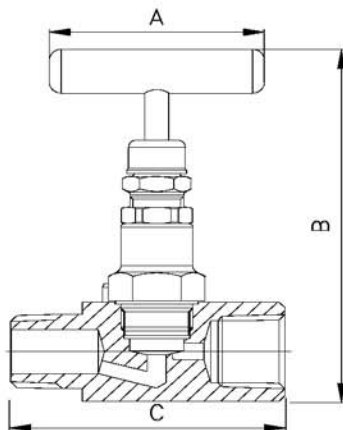

Female / Female Single Piece Body

Thread	Part No	Dim A	Dim B	Dim C
1/4 NPT	NV2N	2.25	4.00	2.69
3/8 NPT	NV3N	2.25	4.00	2.69
1/2 NPT	NV4N	2.25	4.00	2.69

Male / Female Single Piece Body

Thread	Part No	Dim A	Dim B	Dim C
1/4 NPT	NV2N M/F	2.25	4.00	2.88
3/8 NPT	NV3N M/F	2.25	4.00	2.88
1/2 NPT	NV4N M/F	2.25	4.00	2.88

Female / Female Single Piece Body with Bleed

Thread	Part No	Dim A	Dim B	Dim C
1/4 NPT	NV2N-B	2.25	4.00	2.93
3/8 NPT	NV3N-B	2.25	4.00	2.93
1/2 NPT	NV4N-B	2.25	4.00	2.93