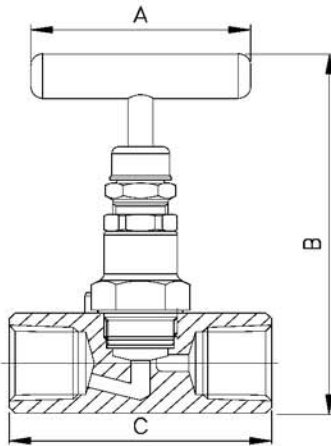

Female / Female Single Piece Body

Thread	Part No	Dim A	Dim B	Dim C
1/4 NPT	NV2N	2.25	4.00	2.69
3/8 NPT	NV3N	2.25	4.00	2.69
1/2 NPT	NV4N	2.25	4.00	2.69

Male / Female Single Piece Body

Thread	Part No	Dim A	Dim B	Dim C
1/4 NPT	NV2N M/F	2.25	4.00	2.88
3/8 NPT	NV3N M/F	2.25	4.00	2.88
1/2 NPT	NV4N M/F	2.25	4.00	2.88

Female / Female Single Piece Body with Bleed

Thread	Part No	Dim A	Dim B	Dim C
1/4 NPT	NV2N-B	2.25	4.00	2.93
3/8 NPT	NV3N-B	2.25	4.00	2.93
1/2 NPT	NV4N-B	2.25	4.00	2.93