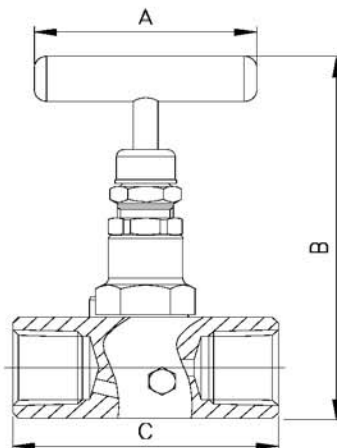

Female / Female Single Piece Body

Thread	Part No	Dim A	Dim B	Dim C
1/4 NPT	NV2N	2.25	4.00	2.69
3/8 NPT	NV3N	2.25	4.00	2.69
1/2 NPT	NV4N	2.25	4.00	2.69

Male / Female Single Piece Body

Thread	Part No	Dim A	Dim B	Dim C
1/4 NPT	NV2N M/F	2.25	4.00	2.88
3/8 NPT	NV3N M/F	2.25	4.00	2.88
1/2 NPT	NV4N M/F	2.25	4.00	2.88

Female / Female Single Piece Body with Bleed

Thread	Part No	Dim A	Dim B	Dim C
1/4 NPT	NV2N-B	2.25	4.00	2.93
3/8 NPT	NV3N-B	2.25	4.00	2.93
1/2 NPT	NV4N-B	2.25	4.00	2.93