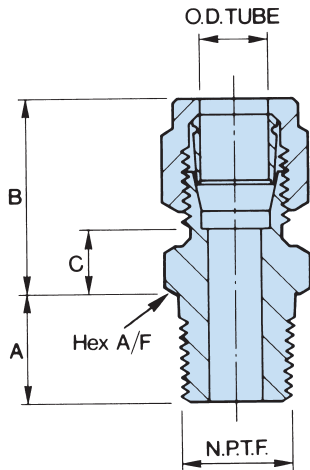

## DUOLOC SINGLE FERRULE OD COMPRESSION FITTINGS

### NPTF male stud coupling

OD tube	thread size NPTF	part number	A	B	C	hex A/F
6mm	1/8" NPTF	6m/1N MSC	9.5mm	24.0mm	9.5mm	14.0mm
6mm	1/4" NPTF	6m/2N MSC	12.5mm	24.0mm	9.5mm	14.0mm
6mm	3/8" NPTF	6m/3N MSC	14.0mm	24.0mm	9.5mm	19.0mm
6mm	1/2" NPTF	6m/4N MSC	17.5mm	24.0mm	11.0mm	22.0mm
8mm	1/8" NPTF	8m/1N MSC	9.5mm	27.0mm	8.5mm	17.0mm
8mm	1/4" NPTF	8m/2N MSC	12.5mm	27.0mm	8.5mm	17.0mm
8mm	3/8" NPTF	8m/3N MSC	14.0mm	27.0mm	8.5mm	19.0mm
8mm	1/2" NPTF	8m/4N MSC	17.5mm	27.0mm	10.0mm	22.0mm
10mm	1/8" NPTF	10m/1N MSC	9.5mm	27.0mm	9.0mm	19.0mm
10mm	1/4" NPTF	10m/2N MSC	12.5mm	27.0mm	9.0mm	19.0mm
10mm	3/8" NPTF	10m/3N MSC	14.0mm	27.0mm	9.0mm	19.0mm
10mm	1/2" NPTF	10m/4N MSC	17.5mm	27.0mm	10.5mm	22.0mm
12mm	1/4" NPTF	12m/2N MSC	17.5mm	27.0mm	9.0mm	19.0mm
12mm	3/8" NPTF	12m/3N MSC	14.0mm	27.0mm	9.0mm	19.0mm
12mm	1/2" NPTF	12m/4N MSC	17.5mm	27.0mm	10.5mm	22.0mm
12mm	3/4" NPTF	12m/6N MSC	19.0mm	27.0mm	12.0mm	24.0mm
15mm	1/4" NPTF	15m/2N MSC	12.5mm	29.0mm	9.5mm	24.0mm
15mm	3/8" NPTF	15m/3N MSC	14.0mm	29.0mm	9.5mm	24.0mm
15mm	1/2" NPTF	15m/4N MSC	17.5mm	29.0mm	11.0mm	28.5mm
15mm	3/4" NPTF	15m/6N MSC	19.0mm	29.0mm	12.5mm	28.5mm
16mm	1/2" NPTF	16m/4N MSC	17.5mm	32.5mm	11.0mm	27.0mm
16mm	3/4" NPTF	16m/6N MSC	19.0mm	32.5mm	11.0mm	28.5mm
18mm	3/4" NPTF	18m/6N MSC	19.0mm	35.0mm	13.5mm	28.5mm
20mm	1/2" NPTF	20m/4N MSC	17.5mm	35.8mm	14.5mm	33.0mm
20mm	3/4" NPTF	20m/6N MSC	19.0mm	35.8mm	14.5mm	33.0mm
20mm	1" NPTF	20m/8N MSC	22.0mm	35.8mm	14.5mm	35.0mm
22mm	1/2" NPTF	22m/4N MSC	17.5mm	38.0mm	14.5mm	33.0mm
22mm	3/4" NPTF	22m/6N MSC	19.0mm	38.0mm	14.5mm	33.0mm
22mm	1" NPTF	22m/8N MSC	22.0mm	38.0mm	14.5mm	33.0mm
25mm	3/4" NPTF	25m/6N MSC	19.0mm	39.8mm	14.5mm	38.0mm
25mm	1" NPTF	25m/8N MSC	22.0mm	39.8mm	14.5mm	38.0mm