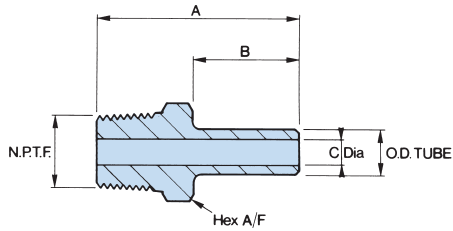

RINGLOK TWIN FERRULE OD COMPRESSION FITTINGS

NPTF male standpipe adaptor

OD	thread size NPTF	part number	A	B	C	hex A/F
1/4"	1/8" NPTF	2/1N MSA	1.718"	1.093"	0.100"	0.437"
1/4"	1/4" NPTF	2/2N MSA	1.843"	1.093"	0.100"	0.562"
1/4"	3/8" NPTF	2/3N MSA	1.905"	1.093"	0.100"	0.750"
1/4"	1/2" NPTF	2/4N MSA	2.093"	1.093"	0.100"	1.875"
3/8"	1/4" NPTF	3/2N MSA	1.843"	1.093"	0.235"	0.562"
3/8"	3/8" NPTF	3/3N MSA	1.905"	1.093"	0.235"	0.750"
3/8"	1/2" NPTF	3/4N MSA	2.093"	1.093"	0.235"	0.875"
1/2"	1/4" NPTF	4/2N MSA	1.843"	1.093"	0.250"	0.562"
1/2"	3/8" NPTF	4/3N MSA	1.905"	1.093"	0.312"	0.750"
1/2"	1/2" NPTF	4/4N MSA	2.093"	1.093"	0.312"	0.875"
3/4"	1/2" NPTF	6/4N MSA	2.250"	1.250"	0.500"	0.875"
3/4"	3/4" NPTF	6/6N MSA	2.375"	1.250"	0.500"	1.125"
1"	3/4" NPTF	8/6N MSA	2.625"	1.250"	0.750"	1.125"
1"	1" NPTF	8/8N MSA	2.750"	1.500"	0.750"	1.375"
6mm	1/4" NPTF	6M/2N MSA	44mm	26mm	2.5mm	14mm
8mm	1/4" NPTF	8M/2N MSA	47mm	26mm	4mm	14mm
10mm	1/4" NPTF	10M/2N MSA	47mm	26mm	5.5mm	14mm
10mm	3/8" NPTF	10M/3N MSA	47.5mm	26mm	5.5mm	19mm
10mm	1/2" NPTF	10M/4N MSA	51mm	26mm	6mm	22mm
12mm	1/4" NPTF	12M/2N MSA	45mm	26mm	5.5mm	14mm
12mm	3/8" NPTF	12M/3N MSA	48mm	26mm	8mm	19mm
12mm	1/2" NPTF	12M/4N MSA	51mm	26mm	8mm	22mm
15mm	1/2" NPTF	15M/4N MSA	55mm	30mm	11mm	22mm
16mm	1/2" NPTF	16M/4N MSA	55mm	30mm	11mm	22mm
18mm	1/2" NPTF	18M/4N MSA	55mm	30mm	11mm	22mm
20mm	3/4" NPTF	20M/6N MSA	59mm	30mm	11mm	28.5mm
22mm	3/4" NPTF	22M/6N MSA	62mm	33.5mm	16mm	33mm
25mm	3/4" NPTF	25M/6N MSA	62mm	33.5mm	16mm	33mm