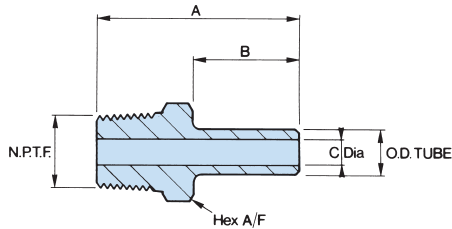

DUOLOC SINGLE FERRULE OD COMPRESSION FITTINGS

NPTF male standpipe adaptor

OD	thread size NPTF	part number	A	B	C	hex A/F
1/4"	1/8" NPTF	2/1N MSA	1.718"	1.093"	0.100"	0.437"
1/4"	1/4" NPTF	2/2N MSA	1.843"	1.093"	0.100"	0.562"
1/4"	3/8" NPTF	2/3N MSA	1.905"	1.093"	0.100"	0.750"
1/4"	1/2" NPTF	2/4N MSA	2.093"	1.093"	0.100"	1.875"
3/8"	1/4" NPTF	3/2N MSA	1.843"	1.093"	0.235"	0.562"
3/8"	3/8" NPTF	3/3N MSA	1.905"	1.093"	0.235"	0.750"
3/8"	1/2" NPTF	3/4N MSA	2.093"	1.093"	0.235"	0.875"
1/2"	1/4" NPTF	4/2N MSA	1.843"	1.093"	0.250"	0.562"
1/2"	3/8" NPTF	4/3N MSA	1.905"	1.093"	0.312"	0.750"
1/2"	1/2" NPTF	4/4N MSA	2.093"	1.093"	0.312"	0.875"
3/4"	1/2" NPTF	6/4N MSA	2.250"	1.250"	0.500"	0.875"
3/4"	3/4" NPTF	6/6N MSA	2.375"	1.250"	0.500"	1.125"
1"	3/4" NPTF	8/6N MSA	2.625"	1.250"	0.750"	1.125"
1"	1" NPTF	8/8N MSA	2.750"	1.500"	0.750"	1.375"
6mm	1/4" NPTF	6M/2N MSA	44mm	26mm	2.5mm	14mm
8mm	1/4" NPTF	8M/2N MSA	47mm	26mm	4mm	14mm
10mm	1/4" NPTF	10M/2N MSA	47mm	26mm	5.5mm	14mm
10mm	3/8" NPTF	10M/3N MSA	47.5mm	26mm	5.5mm	19mm
10mm	1/2" NPTF	10M/4N MSA	51mm	26mm	6mm	22mm
12mm	1/4" NPTF	12M/2N MSA	45mm	26mm	5.5mm	14mm
12mm	3/8" NPTF	12M/3N MSA	48mm	26mm	8mm	19mm
12mm	1/2" NPTF	12M/4N MSA	51mm	26mm	8mm	22mm
15mm	1/2" NPTF	15M/4N MSA	55mm	30mm	11mm	22mm
16mm	1/2" NPTF	16M/4N MSA	55mm	30mm	11mm	22mm
18mm	1/2" NPTF	18M/4N MSA	55mm	30mm	11mm	22mm
20mm	3/4" NPTF	20M/6N MSA	59mm	30mm	11mm	28.5mm
22mm	3/4" NPTF	22M/6N MSA	62mm	33.5mm	16mm	33mm
25mm	3/4" NPTF	25M/6N MSA	62mm	33.5mm	16mm	33mm