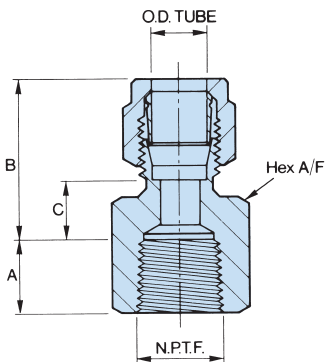

NPTF female stud coupling

OD tube	thread size NPTF	part number	A	B	C	hex A/F
1/8"	1/8" NPTF	1/1N FSC	0.500"	0.970"	0.300"	0.562"
1/8"	1/4" NPTF	1/2N FSC	0.656"	0.970"	0.300"	0.750"
1/8"	3/8" NPTF	1/3N FSC	0.703"	0.970"	0.300"	0.875"
1/8"	1/2" NPTF	1/4N FSC	0.750"	0.970"	0.300"	1.125"
3/16"	1/8" NPTF	3/16/1N FSC	0.500"	1.003"	0.300"	0.562"
3/16"	1/4" NPTF	3/16/2N FSC	0.656"	1.003"	0.300"	0.750"
3/16"	3/8" NPTF	3/16/3N FSC	0.703"	1.003"	0.300"	0.875"
3/16"	1/2" NPTF	3/16/4N FSC	0.750"	1.003"	0.300"	1.125"
For 1/8" & 3/16" see Assembly Page 7						
1/4"	1/8" NPTF	2/1N FSC	0.500"	0.906"	0.300"	0.562"
1/4"	1/4" NPTF	2/2N FSC	0.656"	0.906"	0.300"	0.750"
1/4"	3/8" NPTF	2/3N FSC	0.703"	0.906"	0.300"	0.875"
1/4"	1/2" NPTF	2/4N FSC	0.750"	0.906"	0.300"	1.125"
3/8"	1/4" NPTF	3/2N FSC	0.656"	1.000"	0.300"	0.750"
3/8"	3/8" NPTF	3/3N FSC	0.703"	1.000"	0.350"	0.875"
3/8"	1/2" NPTF	3/4N FSC	0.750"	1.000"	0.350"	1.125"
1/2"	1/4" NPTF	4/2N FSC	0.656"	1.093"	0.350"	0.875"
1/2"	3/8" NPTF	4/3N FSC	0.703"	1.093"	0.350"	0.875"
1/2"	1/2" NPTF	4/4N FSC	0.750"	1.093"	0.350"	1.125"
3/4"	1/2" NPTF	6/4N FSC	0.750"	1.250"	0.350"	1.125"
3/4"	3/4" NPTF	6/6N FSC	0.800"	1.250"	0.400"	1.300"
1"	1/2" NPTF	8/4N FSC	0.750"	1.375"	0.400"	1.500"
1"	3/4" NPTF	8/6N FSC	0.800"	1.375"	0.400"	1.500"
1"	1" NPTF	8/8N FSC	1.050"	1.375"	0.500"	1.670"