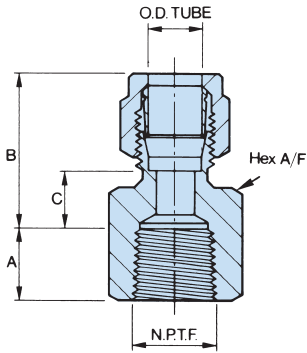

DUOLOC SINGLE FERRULE OD COMPRESSION FITTINGS

BSPT female stud coupling

OD tube	thread size Rc	part number	A	B	C	hex A/F
1/8"	1/8" BSPT	1/1T FSC	0.500"	0.970"	0.300"	0.562"
1/8"	1/4" BSPT	1/2T FSC	0.656"	0.970"	0.300"	0.750"
1/8"	3/8" BSPT	1/3T FSC	0.703"	0.970"	0.300"	0.875"
1/8"	1/2" BSPT	1/4T FSC	0.750"	0.970"	0.300"	1.125"
3/16"	1/8" BSPT	3/16/1T FSC	0.500"	1.003"	0.300"	0.562"
3/16"	1/4" BSPT	3/16/2T FSC	0.656"	1.003"	0.300"	0.750"
3/16"	3/8" BSPT	3/16/3T FSC	0.703"	1.003"	0.300"	0.875"
3/16"	1/2" BSPT	3/16/4T FSC	0.750"	1.003"	0.300"	1.125"
For 1/8" & 3/16" see Assembly Page 7						
1/4"	1/8" BSPT	2/1T FSC	0.500"	0.906"	0.300"	0.562"
1/4"	1/4" BSPT	2/2T FSC	0.656"	0.906"	0.300"	0.750"
1/4"	3/8" BSPT	2/3T FSC	0.703"	0.906"	0.300"	0.875"
1/4"	1/2" BSPT	2/4T FSC	0.750"	0.906"	0.300"	1.125"
3/8"	1/4" BSPT	3/2T FSC	0.656"	1.000"	0.300"	0.750"
3/8"	3/8" BSPT	3/3T FSC	0.703"	1.000"	0.350"	0.875"
3/8"	1/2" BSPT	3/4T FSC	0.750"	1.000"	0.350"	1.125"
1/2"	1/4" BSPT	4/2T FSC	0.656"	1.093"	0.350"	0.875"
1/2"	3/8" BSPT	4/3T FSC	0.703"	1.093"	0.350"	0.875"
1/2"	1/2" BSPT	4/4T FSC	0.750"	1.093"	0.350"	1.125"
3/4"	1/2" BSPT	6/4T FSC	0.750"	1.250"	0.350"	1.125"
3/4"	3/4" BSPT	6/6T FSC	0.800"	1.250"	0.400"	1.300"
1"	1/2" BSPT	8/4T FSC	0.750"	1.375"	0.400"	1.500"
1"	3/4" BSPT	8/6T FSC	0.800"	1.375"	0.400"	1.500"
1"	1" BSPT	8/8T FSC	1.050"	1.375"	0.500"	1.670"