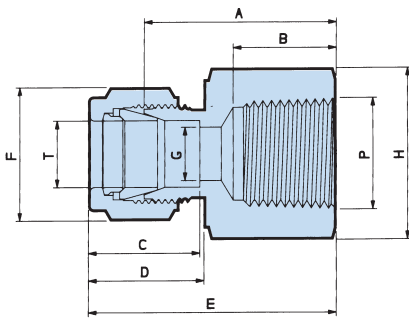

Female stud coupling NPT metric

T tube OD	P NPT pipe	part number	A	B	C	D	E	F hex	H hex	G min
3mm	1/8"	FSC-M3-1-SS	21.8mm	9.9mm	13.4mm	15.7mm	28.8mm	7/16"	9/16"	2.3mm
3mm	1/4"	FSC-M3-2-SS	27.7mm	15.0mm	13.4mm	15.7mm	34.7mm	7/16"	3/4"	2.3mm
4mm	1/8"	FSC-M4-1-SS	22.6mm	9.9mm	14.2mm	16.5mm	29.6mm	1/2"	9/16"	2.7mm
4mm	1/4"	FSC-M4-2-SS	28.0mm	15.0mm	14.2mm	16.5mm	35.0mm	1/2"	3/4"	2.7mm
6mm	1/8"	FSC-M6-1-SS	23.4mm	9.9mm	16.0mm	18.2mm	31.3mm	9/16"	9/16"	4.8mm
6mm	1/4"	FSC-M6-2-SS	28.5mm	15.0mm	16.0mm	18.2mm	36.4mm	9/16"	3/4"	7.8mm
6mm	3/8"	FSC-M6-3-SS	30.0mm	15.0mm	16.0mm	18.2mm	37.9mm	9/16"	7/8"	4.8mm
6mm	1/2"	FSC-M6-4-SS	35.6mm	19.8mm	16.0mm	18.2mm	43.5mm	9/16"	1 1/8"	4.8mm
8mm	1/4"	FSC-M8-2-SS	29.3mm	15.0mm	16.7mm	19.0mm	37.2mm	11/16"	3/4"	6.3mm
8mm	3/8"	FSC-M8-3-SS	30.8mm	15.0mm	16.7mm	19.0mm	38.7mm	11/16"	7/8"	6.3mm
10mm	1/4"	FSC-M10-2-SS	30.0mm	15.0mm	17.5mm	19.8mm	37.9mm	3/4"	3/4"	7.8mm
10mm	3/8"	FSC-M10-3-SS	31.7mm	15.0mm	17.5mm	19.8mm	39.6mm	3/4"	7/8"	7.8mm
10mm	1/2"	FSC-M10-4-SS	36.5mm	19.8mm	17.5mm	19.8mm	44.4mm	3/4"	1 1/8"	7.8mm
12mm	1/4"	FSC-M12-2-SS	30.4mm	15.0mm	23.1mm	22.3mm	40.8mm	7/8"	7/8"	9.6mm
12mm	3/8"	FSC-M12-3-SS	31.7mm	15.0mm	23.1mm	22.3mm	42.1mm	7/8"	7/8"	9.6mm
12mm	1/2"	FSC-M12-4-SS	37.3mm	19.8mm	23.1mm	22.3mm	47.7mm	7/8"	1 1/8"	9.6mm
12mm	3/4"	FSC-M12-6-SS	39.7mm	20.5mm	23.1mm	22.3mm	50.1mm	7/8"	15/16"	9.6mm
16mm	3/8"	FSC-M16-3-SS	31.3mm	15.0mm	24.6mm	22.3mm	41.7mm	1"	15/16"	12.7mm
16mm	1/2"	FSC-M16-4-SS	38.0mm	19.8mm	24.6mm	22.3mm	48.4mm	1"	1 1/8"	12.7mm
20mm	1/2"	FSC-M20-4-SS	36.8mm	19.8mm	24.6mm	22.3mm	47.2mm	1 5/16"	1 1/8"	16.7mm
20mm	3/4"	FSC-M20-6-SS	39.1mm	20.5mm	24.6mm	22.3mm	49.5mm	1 5/16"	1 5/16"	16.7mm
25mm	3/4"	FSC-M25-6-SS	42.2mm	20.5mm	31.2mm	26.6mm	54.6mm	1 1/2"	1 1/2"	22.3mm
25mm	1"	FSC-M25-8-SS	48.8mm	25.4mm	31.2mm	26.6mm	51.2mm	1 1/2"	1 11/16"	22.3mm