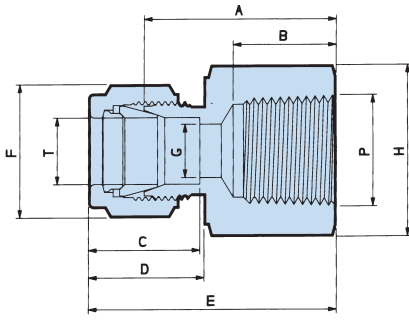

RINGLOK TWIN FERRULE OD COMPRESSION FITTINGS

Female stud coupling NPT

T tube OD	P NPT pipe	part number	A	B	C	D	E	F hex	H hex	G min
1/16"	1/16"	FSC-0101-SS	0.83"	0.39"	0.35"	0.47"	0.99"	5/16"	7/16"	0.05"
1/16"	1/8"	FSC-011-SS	0.84"	0.39"	0.35"	0.47"	1.00"	5/16"	9/16"	0.05"
1/8"	1/8"	FSC-11-SS	0.86"	0.39"	0.52"	0.62"	1.14"	7/16"	9/16"	0.09"
1/8"	1/4"	FSC-12-SS	1.09"	0.59"	0.52"	0.62"	1.37"	7/16"	3/4"	0.09"
3/16"	1/8"	FSC-031-SS	0.89"	0.39"	0.55"	0.65"	1.17"	1/2"	9/16"	0.13"
3/16"	1/4"	FSC-032-SS	1.09"	0.59"	0.55"	0.65"	1.37"	1/2"	3/4"	0.13"
1/4"	1/8"	FSC-21-SS	0.92"	0.39"	0.63"	0.72"	1.23"	9/16"	9/16"	0.19"
1/4"	1/4"	FSC-22-SS	1.12"	0.59"	0.63"	0.72"	1.43"	9/16"	3/4"	0.19"
1/4"	3/8"	FSC-23-SS	1.19"	0.59"	0.63"	0.72"	1.50"	9/16"	7/8"	0.19"
1/4"	1/2"	FSC-24-SS	1.38"	0.78"	0.63"	0.72"	1.69"	9/16"	1 1/8"	0.19"
3/8"	1/4"	FSC-32-SS	1.19"	0.59"	0.69"	0.78"	1.50"	11/16"	3/4"	0.28"
3/8"	3/8"	FSC-33-SS	1.25"	0.59"	0.69"	0.78"	1.56"	11/16"	7/8"	0.28"
3/8"	1/2"	FSC-34-SS	1.44"	0.78"	0.69"	0.78"	1.75"	11/16"	1 1/8"	0.28"
1/2"	1/4"	FSC-42-SS	1.19"	0.59"	0.91"	0.88"	1.60"	7/8"	7/8"	0.41"
1/2"	3/8"	FSC-43-SS	1.25"	0.59"	0.91"	0.88"	1.66"	7/8"	7/8"	0.41"
1/2"	1/2"	FSC-44-SS	1.46"	0.78"	0.91"	0.88"	1.87"	7/8"	1 1/8"	0.41"
1/2"	3/4"	FSC-46-SS	1.55"	0.81"	0.91"	0.88"	1.96"	7/8"	15/16"	0.41"
5/8"	3/8"	FSC-53-SS	1.25"	0.59"	0.97"	0.88"	1.66"	1"	15/16"	0.50"
5/8"	1/2"	FSC-54-SS	1.50"	0.78"	0.97"	0.88"	1.91"	1"	1 1/8"	0.50"
3/4"	1/2"	FSC-64-SS	1.46"	0.78"	0.97"	0.88"	1.87"	1 1/8"	1 1/8"	0.63"
3/4"	3/4"	FSC-66-SS	1.55"	0.81"	0.97"	0.88"	1.96"	1 1/8"	15/16"	0.63"
1"	3/4"	FSC-86-SS	1.66"	0.81"	1.23"	1.05"	2.15"	1 1/2"	1 1/2"	0.88"
1"	1"	FSC-88-SS	1.92"	1.00"	1.23"	1.05"	2.41"	1 1/2"	1 11/16"	0.88"