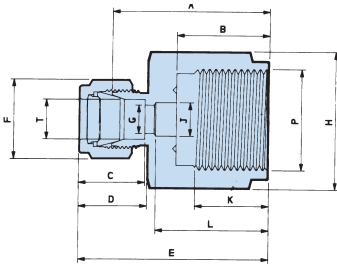

# RINGLOK TWIN FERRULE OD COMPRESSION FITTINGS

## Female stud coupling BSPP

T tube OD	P BSPP pipe	part number	A	B	C	D	E	F hex	H hex	G min	J	K min	L
1/8"	1/8"	FSC-11-SSG	0.94"	0.39"	0.52"	0.62"	1.22"	7/16"	9/16"	0.09"	0.18"	0.29"	0.51"
1/4"	1/4"	FSC-22-SSG	1.16"	0.51"	0.63"	0.72"	1.47"	9/16"	3/4"	0.19"	0.22"	0.37"	0.65"
1/4"	3/8"	FSC-23-SSG	1.34"	0.63"	0.63"	0.72"	1.65"	9/16"	7/8"	0.19"	0.24"	0.47"	0.83"
3/8"	3/8"	FSC-33-SSG	1.41"	0.63"	0.69"	0.78"	1.72"	11/16"	7/8"	0.24"	0.24"	0.47"	-
3/8"	1/2"	FSC-34-SSG	1.53"	0.75"	0.69"	0.78"	1.84"	11/16"	1 1/8"	0.28"	0.28"	0.57"	-
1/2"	1/2"	FSC-44-SSG	1.53"	0.75"	0.91"	0.88"	1.94"	7/8"	1 1/8"	0.28"	0.28"	0.57"	-

## Female stud coupling BSPP metric

T tube OD	P BSPP pipe	part number	A	B	C	D	E	F hex	H hex	G min	J	K min	L
3mm	1/8"	FSC-M3-1-SSG	23.8mm	9.9mm	13.4mm	15.7mm	30.8mm	7/16mm	9/16mm	2.3mm	4.5mm	7.5mm	13.0mm
6mm	1/4"	FSC-M6-2-SSG	29.4mm	12.9mm	16.0mm	18.2mm	37.3mm	9/16mm	3/4mm	4.8mm	5.5mm	9.5mm	16.5mm
6mm	3/8"	FSC-M6-3-SSG	34.0mm	16.0mm	16.0mm	18.2mm	41.9mm	9/16mm	7/8mm	4.8mm	6.0mm	12.0mm	21.0mm
10mm	3/8"	FSC-M10-3-SSG	35.8mm	16.0mm	17.5mm	19.8mm	43.7mm	3/4mm	7/8mm	6.0mm	6.0mm	12.0mm	-
10mm	1/2"	FSC-M10-4-SSG	38.8mm	19.0mm	17.5mm	19.8mm	46.7mm	3/4mm	1 1/8mm	7.0mm	7.0mm	14.5mm	-
12mm	1/2"	FSC-M12-4-SSG	38.8mm	19mm	23.1mm	22.3mm	49.2mm	7/8mm	1 1/8mm	7mm	7mm	14.5mm	-