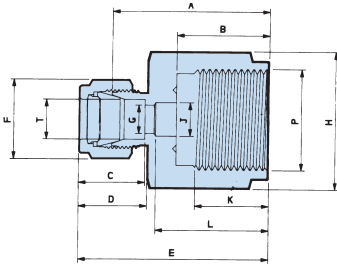

# RINGLOK TWIN FERRULE OD COMPRESSION FITTINGS

## Female stud coupling BSPP

T tube OD	P BSPP pipe	part number	A	B	C	D	E	F hex	H hex	G min	J	K min	L
1/8"	1/8"	FSC-11-SSG	0.94"	0.39"	0.52"	0.62"	1.22"	7/16"	9/16"	0.09"	0.18"	0.29"	0.51"
1/4"	1/4"	FSC-22-SSG	1.16"	0.51"	0.63"	0.72"	1.47"	9/16"	3/4"	0.19"	0.22"	0.37"	0.65"
1/4"	3/8"	FSC-23-SSG	1.34"	0.63"	0.63"	0.72"	1.65"	9/16"	7/8"	0.19"	0.24"	0.47"	0.83"
3/8"	3/8"	FSC-33-SSG	1.41"	0.63"	0.69"	0.78"	1.72"	11/16"	7/8"	0.24"	0.24"	0.47"	-
3/8"	1/2"	FSC-34-SSG	1.53"	0.75"	0.69"	0.78"	1.84"	11/16"	1 1/8"	0.28"	0.28"	0.57"	-
1/2"	1/2"	FSC-44-SSG	1.53"	0.75"	0.91"	0.88"	1.94"	7/8"	1 1/8"	0.28"	0.28"	0.57"	-

## Female stud coupling BSPP metric

T tube OD	P BSPP pipe	part number	A	B	C	D	E	F hex	H hex	G min	J	K min	L
3mm	1/8"	FSC-M3-1-SSG	23.8mm	9.9mm	13.4mm	15.7mm	30.8mm	7/16mm	9/16mm	2.3mm	4.5mm	7.5mm	13.0mm
6mm	1/4"	FSC-M6-2-SSG	29.4mm	12.9mm	16.0mm	18.2mm	37.3mm	9/16mm	3/4mm	4.8mm	5.5mm	9.5mm	16.5mm
6mm	3/8"	FSC-M6-3-SSG	34.0mm	16.0mm	16.0mm	18.2mm	41.9mm	9/16mm	7/8mm	4.8mm	6.0mm	12.0mm	21.0mm
10mm	3/8"	FSC-M10-3-SSG	35.8mm	16.0mm	17.5mm	19.8mm	43.7mm	3/4mm	7/8mm	6.0mm	6.0mm	12.0mm	-
10mm	1/2"	FSC-M10-4-SSG	38.8mm	19.0mm	17.5mm	19.8mm	46.7mm	3/4mm	1 1/8mm	7.0mm	7.0mm	14.5mm	-
12mm	1/2"	FSC-M12-4-SSG	38.8mm	19mm	23.1mm	22.3mm	49.2mm	7/8mm	1 1/8mm	7mm	7mm	14.5mm	-