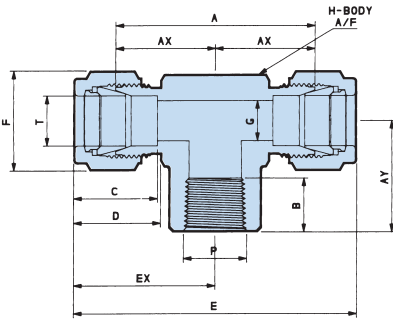

## Female branch tee NPT

T tube OD	P NPT pipe	part number	A	Ax	Ay	B	C	D	E	Ex	F hex	H hex	G min
1/16"	1/16"	FBT-0101-SS	1.18"	0.59"	0.66"	0.39"	0.35"	0.47"	1.50"	0.75"	5/16"	3/8"	0.05"
1/16"	1/8"	FBT-011-SS	1.36"	0.68"	0.75"	0.39"	0.35"	0.47"	1.68"	0.84"	5/16"	1/2"	0.05"
1/8"	1/8"	FBT-11-SS	1.42"	0.71"	0.75"	0.39"	0.52"	0.62"	1.98"	0.99"	7/16"	1/2"	0.09"
1/8"	1/4"	FBT-12-SS	1.58"	0.79"	0.88"	0.59"	0.52"	0.62"	2.14"	1.07"	7/16"	5/8"	0.09"
3/16"	1/8"	FBT-031-SS	1.48"	0.74"	0.75"	0.39"	0.55"	0.65"	2.02"	1.02"	1/2"	1/2"	0.13"
1/4"	1/8"	FBT-21-SS	1.54"	0.77"	0.75"	0.39"	0.63"	0.72"	2.16"	1.08"	9/16"	1/2"	0.19"
1/4"	1/4"	FBT-22-SS	1.70"	0.85"	0.88"	0.59"	0.63"	0.72"	2.32"	1.16"	9/16"	5/8"	0.19"
3/8"	1/4"	FBT-32-SS	1.82"	0.91"	0.88"	0.59"	0.69"	0.78"	2.44"	1.22"	11/16"	5/8"	0.28"
3/8"	3/8"	FBT-33-SS	2.04"	1.02"	0.88"	0.59"	0.69"	0.78"	2.66"	1.33"	11/16"	13/16"	0.28"
1/2"	3/8"	FBT-43-SS	2.04"	1.02"	0.88"	0.59"	0.91"	0.88"	2.86"	1.43"	7/8"	13/16"	0.41"
1/2"	1/2"	FBT-44-SS	2.34"	1.17"	1.12"	0.78"	0.91"	0.88"	3.16"	1.58"	7/8"	1 1/16"	0.41"
5/8"	1/2"	FBT-54-SS	2.34"	1.17"	1.12"	0.78"	0.97"	0.88"	3.16"	1.58"	1"	1 1/16"	0.50"
3/4"	3/4"	FBT-66-SS	2.72"	1.36"	1.25"	0.81"	0.97"	0.88"	3.54"	1.77"	1 1/8"	1 3/8"	0.63"
1"	3/4"	FBT-86-SS	2.90"	1.45"	1.25"	0.81"	1.23"	1.05"	3.88"	1.94"	1 1/2"	1 3/8"	0.88"