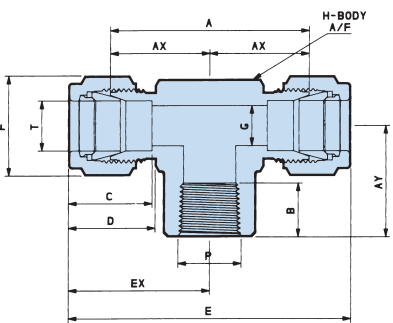

Female branch tee NPT metric

T tube OD	P NPT pipe	part number	A	Ax	Ay	B	C	D	E	Ex	F hex	H hex	G min
3mm	1/8"	FBT-M3-1-SS	36.0mm	18.0mm	19.0mm	9.9mm	13.4mm	15.7mm	50.0mm	25.0mm	7/16"	1/2"	2.3mm
3mm	1/4"	FBT-M3-2-SS	40.0mm	20.0mm	22.3mm	15.0mm	13.4mm	15.7mm	54.0mm	27.0mm	7/16"	5/8"	2.3mm
4mm	1/8"	FBT-M4-1-SS	37.6mm	18.8mm	19.0mm	9.9mm	14.2mm	16.5mm	51.6mm	25.8mm	1/2"	1/2"	2.7mm
6mm	1/8"	FBT-M6-1-SS	39.0mm	19.5mm	19.0mm	9.9mm	16.0mm	18.2mm	54.8mm	27.4mm	9/16"	1/2"	4.8mm
6mm	1/4"	FBT-M6-2-SS	43.2mm	21.6mm	22.3mm	15.0mm	16.0mm	18.2mm	59.0mm	29.5mm	9/16"	5/8"	4.8mm
8mm	1/8"	FBT-M8-1-SS	44.6mm	22.3mm	19.0mm	9.9mm	16.7mm	19.0mm	60.4mm	30.2mm	11/16"	5/8"	6.4mm
10mm	1/4"	FBT-M10-2-SS	51.8mm	25.9mm	22.3mm	15.0mm	17.5mm	19.8mm	67.6mm	33.8mm	3/4"	13/16"	7.8mm
10mm	3/8"	FBT-M10-3-SS	51.8mm	25.9mm	22.3mm	15.0mm	17.5mm	19.8mm	67.6mm	33.8mm	3/4"	13/16"	7.8mm
12mm	3/8"	FBT-M12-3-SS	51.8mm	25.9mm	22.3mm	15.0mm	23.1mm	22.3mm	72.6mm	36.3mm	7/8"	13/16"	9.6mm
12mm	1/2"	FBT-M12-4-SS	59.4mm	29.7mm	28.4mm	19.8mm	23.1mm	22.3mm	80.2mm	40.1mm	7/8"	1 1/16"	9.6mm
16mm	1/2"	FBT-M16-4-SS	59.4mm	29.7mm	28.4mm	19.8mm	24.6mm	22.3mm	80.2mm	40.1mm	1"	1 1/16"	12.7mm
20mm	3/4"	FBT-M20-6-SS	69.0mm	34.5mm	31.7mm	20.5mm	24.6mm	22.3mm	89.8mm	44.9mm	1 5/16"	1 3/8"	16.7mm
25mm	3/4"	FBT-M25-6-SS	73.6mm	36.8mm	31.7mm	20.5mm	31.2mm	26.6mm	98.4mm	49.2mm	1 1/2"	1 3/8"	22.3mm