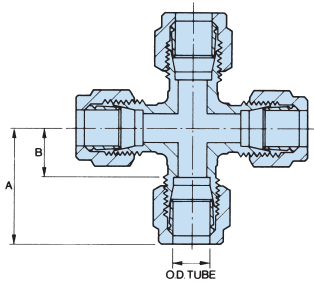

DUOLOC SINGLE FERRULE OD COMPRESSION FITTINGS

Equal cross

OD tube	part number	A	B
1/8"	1/1 CR	1.220"	0.562"
3/16"	3/16 CR	1.253"	0.562"
For 1/8" & 3/16" see Assembly Page 7			
1/4"	2/2 CR	1.156"	0.562"
3/8"	3/3 CR	1.250"	0.593"
1/2"	4/4 CR	1.437"	0.687"

Equal cross

OD tube	part number	D	E
6mm	6m CR	30.0mm	15.0mm
8mm	8m CR	33.0mm	15.0mm
10mm	10m CR	33.0mm	15.0mm
12mm	12m CR	36.0mm	17.0mm