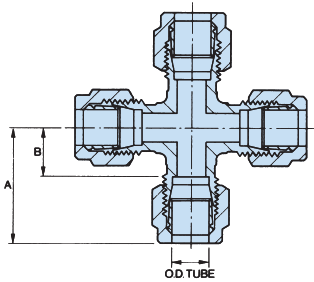

DUOLOC SINGLE FERRULE OD COMPRESSION FITTINGS

Equal cross

OD tube	part number	A	B
1/8"	1/1 CR	1.220"	0.562"
3/16"	3/16 CR	1.253"	0.562"
For 1/8" & 3/16" see Assembly Page 7			
1/4"	2/2 CR	1.156"	0.562"
3/8"	3/3 CR	1.250"	0.593"
1/2"	4/4 CR	1.437"	0.687"

Equal cross

OD tube	part number	D	E
6mm	6m CR	30.0mm	15.0mm
8mm	8m CR	33.0mm	15.0mm
10mm	10m CR	33.0mm	15.0mm
12mm	12m CR	36.0mm	17.0mm