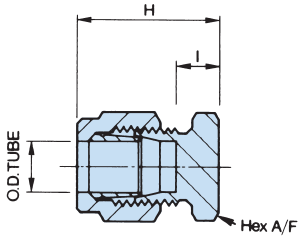

DUOLOC SINGLE FERRULE OD COMPRESSION FITTINGS

Blanking end

OD tube	part number	H	I	hex A/F
1/8"	BE1	0.970"	0.312"	0.562"
3/16"	BE3/16	1.003"	0.312"	0.562"
For 1/8" & 3/16" see Assembly Page 7				
1/4"	BE2	0.906"	0.312"	0.562"
3/8"	BE3	1.062"	0.406"	0.750"
1/2"	BE4	1.187"	0.437"	0.875"
3/4"	BE6	1.406"	0.562"	1.125"
1"	BE8	1.625"	0.656"	1.500"

Blanking plug

OD tube	part number
For 1/8" & 3/16" use Part No. BP2.	
1/4"	BP2
3/8"	BP3
1/2"	BP4
3/4"	BP6
1"	BP8

Blanking end

OD tube	part number	H	I	hex A/F
6mm	BE6m	25.0mm	9.3mm	14.0mm
8mm	BE8m	25.0mm	8.3mm	17.0mm
10mm	BE10m	27.0mm	8.8mm	19.0mm
12mm	BE12m	28.0mm	8.8mm	22.0mm
15mm	BE15m	30.0mm	10.5mm	24.0mm
16mm	BE16m	33.0mm	10.5mm	27.0mm
18mm	BE18m	34.5mm	13.0mm	28.5mm
20mm	BE20m	36.0mm	14.5mm	33.0mm
22mm	BE22m	36.0mm	14.5mm	33.0mm
25mm	BE25m	40.0mm	14.5mm	38.0mm

Blanking plug

OD tube	part number
6mm	BP6m
8mm	BP8m
10mm	BP10m
12mm	BP12m
15mm	BP15m
16mm	BP16m
18mm	BP18m
20mm	BP20m
22mm	BP22m
25mm	BP25m