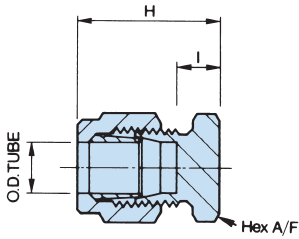

DUOLOC SINGLE FERRULE OD COMPRESSION FITTINGS

Blanking end

OD tube	part number	H	I	hex A/F
1/8"	BE1	0.970"	0.312"	0.562"
3/16"	BE3/16	1.003"	0.312"	0.562"
For 1/8" & 3/16" see Assembly Page 7				
1/4"	BE2	0.906"	0.312"	0.562"
3/8"	BE3	1.062"	0.406"	0.750"
1/2"	BE4	1.187"	0.437"	0.875"
3/4"	BE6	1.406"	0.562"	1.125"
1"	BE8	1.625"	0.656"	1.500"

Blanking plug

OD tube	part number
For 1/8" & 3/16" use Part No. BP2.	
1/4"	BP2
3/8"	BP3
1/2"	BP4
3/4"	BP6
1"	BP8

Blanking end

OD tube	part number	H	I	hex A/F
6mm	BE6m	25.0mm	9.3mm	14.0mm
8mm	BE8m	25.0mm	8.3mm	17.0mm
10mm	BE10m	27.0mm	8.8mm	19.0mm
12mm	BE12m	28.0mm	8.8mm	22.0mm
15mm	BE15m	30.0mm	10.5mm	24.0mm
16mm	BE16m	33.0mm	10.5mm	27.0mm
18mm	BE18m	34.5mm	13.0mm	28.5mm
20mm	BE20m	36.0mm	14.5mm	33.0mm
22mm	BE22m	36.0mm	14.5mm	33.0mm
25mm	BE25m	40.0mm	14.5mm	38.0mm

Blanking plug

OD tube	part number
6mm	BP6m
8mm	BP8m
10mm	BP10m
12mm	BP12m
15mm	BP15m
16mm	BP16m
18mm	BP18m
20mm	BP20m
22mm	BP22m
25mm	BP25m