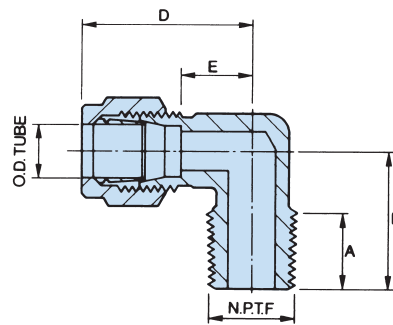

NPTF male stud elbow

OD tube	thread size NPTF	part number	A	D	E	F
6mm	1/8" NPTF	6m/1N MSE	10.0mm	30.0mm	15.0mm	23.0mm
6mm	1/4" NPTF	6m/2N MSE	13.0mm	30.0mm	15.0mm	26.0mm
8mm	1/4" NPTF	8m/2N MSE	13.0mm	33.0mm	15.0mm	26.0mm
10mm	1/4" NPTF	10m/2N MSE	13.0mm	33.0mm	15.0mm	26.0mm
10mm	3/8" NPTF	10m/3N MSE	14.0mm	33.0mm	15.0mm	26.0mm
10mm	1/2" NPTF	10m/4N MSE	17.0mm	30.0mm	15.0mm	35.0mm
12mm	1/4" NPTF	12m/2N MSE	13.0mm	36.0mm	17.0mm	29.0mm
12mm	3/8" NPTF	12m/3N MSE	14.0mm	36.0mm	17.0mm	30.0mm
12mm	1/2" NPTF	12m/4N MSE	17.0mm	36.0mm	17.0mm	35.0mm
12mm	3/4" NPTF	12m/6N MSE	19.0mm	36.0mm	17.0mm	38.0mm
15mm	1/2" NPTF	15m/4N MSE	17.0mm	46.0mm	26.0mm	38.0mm
15mm	3/4" NPTF	15m/6N MSE	19.0mm	46.0mm	26.0mm	38.0mm
16mm	1/2" NPTF	16m/4N MSE	17.0mm	48.0mm	26.0mm	38.0mm
18mm	3/4" NPTF	18m/6N MSE	19.0mm	48.0mm	26.0mm	38.0mm
20mm	3/4" NPTF	20m/6N MSE	19.0mm	48.0mm	26.0mm	38.0mm
22mm	1/2" NPTF	22m/4N MSE	17.0mm	52.0mm	28.0mm	38.0mm
22mm	3/4" NPTF	22m/6N MSE	19.0mm	52.0mm	28.0mm	38.0mm
25mm	3/4" NPTF	25m/6N MSE	19.0mm	56.0mm	28.0mm	38.0mm