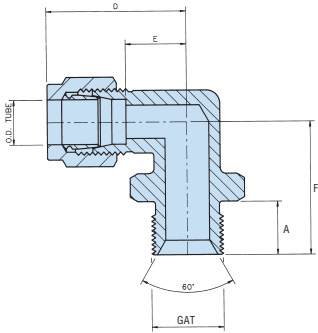

### BSPP male stud elbow

| OD tube | thread size GAT | part number | A      | D      | E      | F      |
|---------|-----------------|-------------|--------|--------|--------|--------|
| 6mm     | 1/8" BSP        | 6m/1P MSE   | 11.5mm | 30.0mm | 15.0mm | 27.0mm |
| 6mm     | 1/4" BSP        | 6m/2P MSE   | 11.5mm | 30.0mm | 15.0mm | 27.0mm |
| 8mm     | 1/4" BSP        | 8m/2P MSE   | 11.5mm | 33.0mm | 15.0mm | 27.0mm |
| 10mm    | 1/4" BSP        | 10m/2P MSE  | 11.5mm | 33.0mm | 15.0mm | 27.0mm |
| 10mm    | 3/8" BSP        | 10m/3P MSE  | 13.5mm | 33.0mm | 15.0mm | 38.0mm |
| 10mm    | 1/2" BSP        | 10m/4P MSE  | 15.0mm | 33.0mm | 17.0mm | 38.0mm |
| 12mm    | 1/4" BSP        | 12m/2P MSE  | 11.5mm | 36.0mm | 17.0mm | 38.0mm |
| 12mm    | 3/8" BSP        | 12m/3P MSE  | 13.5mm | 36.0mm | 17.0mm | 38.0mm |
| 12mm    | 1/2" BSP        | 12m/4P MSE  | 15.0mm | 36.0mm | 17.0mm | 38.0mm |