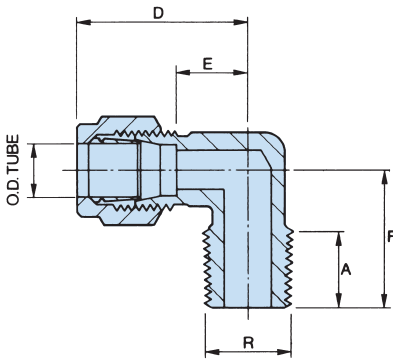

BSPT male stud elbow

OD tube	thread size R	part number	A	D	E	F
6mm	1/8" BSPT	6m/1T MSE	10.0mm	30.0mm	15.0mm	23.0mm
6mm	1/4" BSPT	6m/2T MSE	13.0mm	30.0mm	15.0mm	26.0mm
8mm	1/8" BSPT	8m/1T MSE	10.0mm	33.0mm	15.0mm	24.0mm
8mm	1/4" BSPT	8m/2T MSE	13.0mm	33.0mm	15.0mm	26.0mm
10mm	1/4" BSPT	10m/2T MSE	13.0mm	33.0mm	15.0mm	26.0mm
10mm	3/8" BSPT	10m/3T MSE	14.0mm	33.0mm	15.0mm	26.0mm
10mm	1/2" BSPT	10m/4T MSE	17.0mm	33.0mm	15.0mm	35.0mm
12mm	1/4" BSPT	12m/2T MSE	13.0mm	36.0mm	17.0mm	29.0mm
12mm	3/8" BSPT	12m/3T MSE	14.0mm	36.0mm	17.0mm	30.0mm
12mm	1/2" BSPT	12m/4T MSE	17.0mm	36.0mm	17.0mm	35.0mm
12mm	3/4" BSPT	12m/6T MSE	19.0mm	36.0mm	17.0mm	38.0mm
15mm	1/2" BSPT	15m/4T MSE	17.0mm	46.0mm	26.0mm	38.0mm
15mm	3/4" BSPT	15m/6T MSE	19.0mm	46.0mm	26.0mm	38.0mm
16mm	1/2" BSPT	16m/4T MSE	17.0mm	48.0mm	26.0mm	38.0mm
18mm	3/4" BSPT	18m/6T MSE	19.0mm	48.0mm	26.0mm	38.0mm
20mm	3/4" BSPT	20m/6T MSE	19.0mm	48.0mm	26.0mm	38.0mm
22mm	1/2" BSPT	22m/4T MSE	17.0mm	52.0mm	28.0mm	38.0mm
22mm	3/4" BSPT	22m/6T MSE	19.0mm	52.0mm	28.0mm	38.0mm
25mm	3/4" BSPT	25m/6T MSE	19.0mm	56.0mm	28.0mm	38.0mm