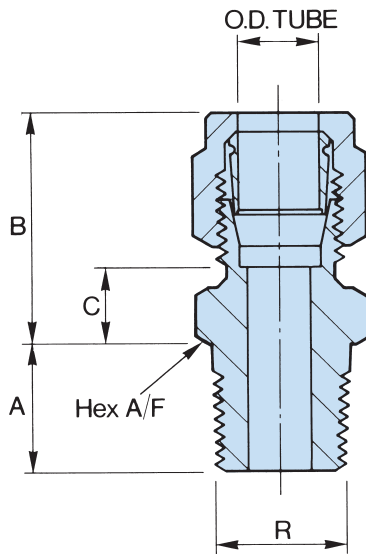

## DUOLOC SINGLE FERRULE OD COMPRESSION FITTINGS

### BSPT male stud coupling

OD tube	thread size R	part number	A	B	C	hex A/F
6mm	1/8" BSPT	6m/1T MSC	9.5mm	24.0mm	9.5mm	14.0mm
6mm	1/4" BSPT	6m/2T MSC	12.5mm	24.0mm	9.5mm	14.0mm
6mm	3/8" BSPT	6m/3T MSC	14.0mm	24.0mm	9.5mm	19.0mm
6mm	1/2" BSPT	6m/4T MSC	17.5mm	24.0mm	11.0mm	22.0mm
8mm	1/8" BSPT	8m/1T MSC	9.5mm	27.0mm	8.5mm	17.0mm
8mm	1/4" BSPT	8m/2T MSC	12.5mm	27.0mm	8.5mm	17.0mm
8mm	3/8" BSPT	8m/3T MSC	14.0mm	27.0mm	8.5mm	19.0mm
8mm	1/2" BSPT	8m/4T MSC	17.5mm	27.0mm	10.0mm	22.0mm
10mm	1/8" BSPT	10m/1T MSC	9.5mm	27.0mm	9.0mm	19.0mm
10mm	1/4" BSPT	10m/2T MSC	12.5mm	27.0mm	9.0mm	19.0mm
10mm	3/8" BSPT	10m/3T MSC	14.0mm	27.0mm	9.0mm	19.0mm
10mm	1/2" BSPT	10m/4T MSC	17.5mm	27.0mm	10.5mm	22.0mm
12mm	1/4" BSPT	12m/2T MSC	12.5mm	27.0mm	9.0mm	19.0mm
12mm	3/8" BSPT	12m/3T MSC	14.0mm	27.0mm	9.0mm	19.0mm
12mm	1/2" BSPT	12m/4T MSC	17.5mm	27.0mm	10.5mm	22.0mm
12mm	3/4" BSPT	12m/6T MSC	19.0mm	27.0mm	12.0mm	28.5mm
15mm	1/4" BSPT	15m/2T MSC	12.5mm	29.0mm	10.5mm	24.0mm
15mm	3/8" BSPT	15m/3T MSC	14.0mm	29.0mm	10.5mm	24.0mm
15mm	1/2" BSPT	15m/4T MSC	17.5mm	29.0mm	11.0mm	24.0mm
15mm	3/4" BSPT	15m/6T MSC	19.0mm	29.0mm	12.5mm	28.5mm
16mm	1/2" BSPT	16m/4T MSC	17.5mm	32.5mm	11.0mm	27.0mm
16mm	3/4" BSPT	16m/6T MSC	19.0mm	32.5mm	11.0mm	28.5mm
18mm	3/4" BSPT	18m/6T MSC	19.0mm	35.0mm	13.5mm	28.5mm
20mm	1/2" BSPT	20m/4T MSC	17.5mm	35.8mm	14.5mm	33.0mm
20mm	3/4" BSPT	20m/6T MSC	19.0mm	35.8mm	14.5mm	33.0mm
20mm	1" BSPT	20m/8T MSC	22.0mm	35.8mm	14.5mm	35.0mm
22mm	3/8" BSPT	22m/3T MSC	14.0mm	38.0mm	14.5mm	33.0mm
22mm	1/2" BSPT	22m/4T MSC	17.5mm	38.0mm	14.5mm	33.0mm
22mm	3/4" BSPT	22m/6T MSC	19.0mm	38.0mm	14.5mm	33.0mm
22mm	1" BSPT	22m/8T MSC	22.0mm	38.0mm	14.5mm	35.0mm
25mm	3/4" BSPT	25m/6T MSC	19.0mm	39.8mm	14.5mm	38.0mm
25mm	1" BSPT	25m/8T MSC	22.0mm	39.8mm	14.5mm	38.0mm