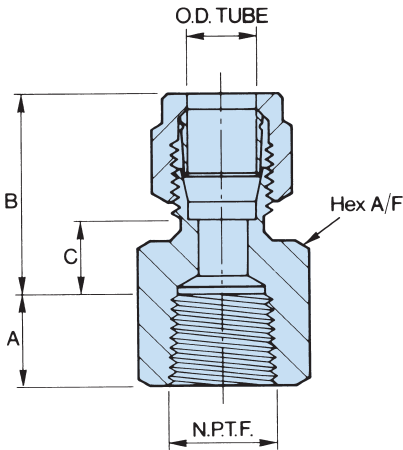

NPTF female stud coupling

OD tube	thread size NPTF	part number	A	B	C	hex A/F
6mm	1/8" NPTF	6m/1N FSC	13.0mm	24.0mm	9.0mm	19.0mm
6mm	1/4" NPTF	6m/2N FSC	17.0mm	24.0mm	9.0mm	19.0mm
6mm	1/2" NPTF	6m/4N FSC	19.0mm	24.0mm	9.0mm	27.0mm
8mm	1/4" NPTF	8m/2N FSC	17.0mm	27.0mm	9.0mm	19.0mm
8mm	1/2" NPTF	8m/4N FSC	19.0mm	27.0mm	9.0mm	27.0mm
10mm	1/8" NPTF	10m/1N FSC	13.0mm	27.0mm	9.0mm	19.0mm
10mm	1/4" NPTF	10m/2N FSC	17.0mm	27.0mm	9.0mm	19.0mm
10mm	3/8" NPTF	10m/3N FSC	18.0mm	27.0mm	9.0mm	22.0mm
10mm	1/2" NPTF	10m/4N FSC	19.0mm	27.0mm	9.0mm	27.0mm
12mm	1/4" NPTF	12m/2N FSC	17.0mm	27.0mm	9.0mm	19.0mm
12mm	3/8" NPTF	12m/3N FSC	18.0mm	27.0mm	9.0mm	22.0mm
12mm	1/2" NPTF	12m/4N FSC	19.0mm	27.0mm	9.0mm	27.0mm
15mm	1/2" NPTF	15m/4N FSC	19.0mm	29.0mm	10.0mm	27.0mm
16mm	1/2" NPTF	16m/4N FSC	19.0mm	36.0mm	14.0mm	28.5mm
18mm	3/4" NPTF	18m/6N FSC	19.0mm	38.5mm	17.0mm	33.0mm
20mm	3/4" NPTF	20m/6N FSC	19.0mm	39.0mm	18.0mm	33.0mm
22mm	1/2" NPTF	22m/4N FSC	19.0mm	41.0mm	16.0mm	33.0mm
22mm	3/4" NPTF	22m/6N FSC	19.0mm	43.0mm	18.0mm	33.0mm
25mm	3/4" NPTF	25m/6N FSC	19.0mm	43.0mm	18.0mm	38.0mm