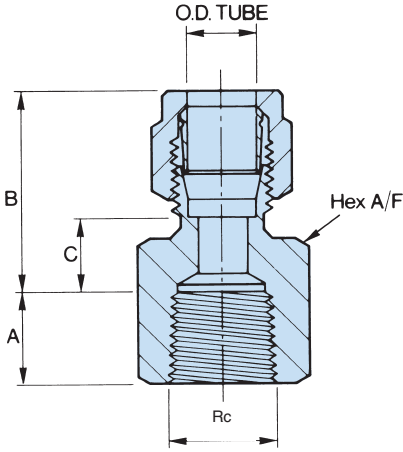

### BSPT female stud coupling

OD tube	thread size Rc	part number	A	B	C	hex A/F
6mm	1/8" BSPT	6m/1T FSC	13.0mm	24.0mm	9.0mm	19.0mm
6mm	1/4" BSPT	6m/2T FSC	17.0mm	24.0mm	9.0mm	19.0mm
6mm	1/2" BSPT	6m/4T FSC	19.0mm	24.0mm	9.0mm	27.0mm
8mm	1/4" BSPT	8m/2T FSC	17.0mm	27.0mm	9.0mm	19.0mm
8mm	1/2" BSPT	8m/4T FSC	19.0mm	27.0mm	9.0mm	27.0mm
10mm	1/8" BSPT	10m/1T FSC	13.0mm	27.0mm	9.0mm	19.0mm
10mm	1/4" BSPT	10m/2T FSC	17.0mm	27.0mm	9.0mm	19.0mm
10mm	3/8" BSPT	10m/3T FSC	18.0mm	27.0mm	9.0mm	22.0mm
10mm	1/2" BSPT	10m/4T FSC	19.0mm	27.0mm	9.0mm	27.0mm
12mm	1/4" BSPT	12m/2T FSC	17.0mm	27.0mm	9.0mm	19.0mm
12mm	3/8" BSPT	12m/3T FSC	18.0mm	27.0mm	9.0mm	22.0mm
12mm	1/2" BSPT	12m/4T FSC	19.0mm	27.0mm	9.0mm	27.0mm
15mm	1/2" BSPT	15m/4T FSC	19.0mm	29.0mm	10.0mm	27.0mm
16mm	1/2" BSPT	16m/4T FSC	19.0mm	36.0mm	14.0mm	28.5mm
18mm	3/4" BSPT	18m/6T FSC	19.0mm	38.5mm	17.0mm	33.0mm
20mm	3/4" BSPT	20m/6T FSC	19.0mm	39.0mm	18.0mm	33.0mm
22mm	1/2" BSPT	22m/4T FSC	19.0mm	41.0mm	16.0mm	33.0mm
22mm	3/4" BSPT	22m/6T FSC	19.0mm	43.0mm	18.0mm	33.0mm
25mm	3/4" BSPT	25m/6T FSC	19.0mm	43.0mm	18.0mm	38.0mm