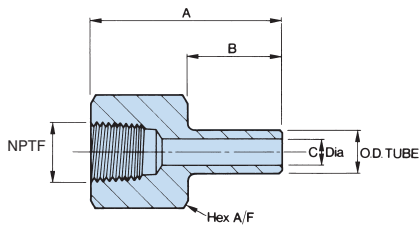

NPTF female standpipe adaptors

OD	thread size NPTF	part number	A	B	C	hex A/F
1/4"	1/4" NPTF	2/2N FSA	2.000"	1.093"	0.100"	0.750"
1/4"	3/8" NPTF	2/3N FSA	2.125"	1.093"	0.100"	0.875"
1/4"	1/2" NPTF	2/4N FSA	2.250"	1.093"	0.100"	1.125"
3/8"	1/4" NPTF	3/2N FSA	2.000"	1.093"	0.235"	0.750"
3/8"	3/8" NPTF	3/3N FSA	2.125"	1.093"	0.235"	0.875"
3/8"	1/2" NPTF	3/4N FSA	2.250"	1.093"	0.235"	1.125"
1/2"	1/4" NPTF	4/2N FSA	2.000"	1.093"	0.312"	0.750"
1/2"	3/8" NPTF	4/3N FSA	2.125"	1.093"	0.312"	0.875"
1/2"	1/2" NPTF	4/4N FSA	2.250"	1.093"	0.312"	1.125"
3/4"	1/2" NPTF	6/4N FSA	2.350"	1.250"	0.437"	1.125"
6mm	1/4" NPTF	6M/2N FSA	50mm	26mm	2.5mm	19mm
8mm	1/4" NPTF	8M/2N FSA	50mm	26mm	4mm	19mm
10mm	3/8" NPTF	10M/3N FSA	53mm	26mm	6mm	22mm
10mm	1/2" NPTF	10M/4N FSA	55mm	26mm	6mm	28.5mm
12mm	3/8" NPTF	12M/3N FSA	53mm	26mm	8mm	22mm
12mm	1/2" NPTF	12M/4N FSA	55mm	26mm	8mm	28.5mm
15mm	1/2" NPTF	15M/4N FSA	59mm	30mm	11mm	28.5mm
16mm	1/2" NPTF	16M/4N FSA	59mm	30mm	11mm	28.5mm
18mm	1/2" NPTF	18M/4N FSA	59mm	30mm	11mm	28.5mm