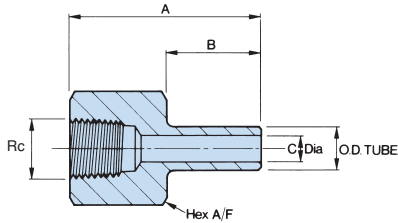

RINGLOK TWIN FERRULE OD COMPRESSION FITTINGS

BSPT female standpipe adaptors

OD	thread size Rc	part number	A	B	C	hex A/F
1/4"	1/4" BSPT	2/2T FSA	2.000"	1.093"	0.100"	0.750"
1/4"	3/8" BSPT	2/3T FSA	2.125"	1.093"	0.100"	0.875"
1/4"	1/2" BSPT	2/4T FSA	2.250"	1.093"	0.100"	1.125"
3/8"	1/4" BSPT	3/2T FSA	2.000"	1.093"	0.235"	0.750"
3/8"	3/8" BSPT	3/3T FSA	2.125"	1.093"	0.235"	0.875"
3/8"	1/2" BSPT	3/4T FSA	2.250"	1.093"	0.235"	1.125"
1/2"	1/4" BSPT	4/2T FSA	2.000"	1.093"	0.312"	0.750"
1/2"	3/8" BSPT	4/3T FSA	2.125"	1.093"	0.312"	0.875"
1/2"	1/2" BSPT	4/4T FSA	2.250"	1.093"	0.312"	1.125"
3/4"	1/2" BSPT	6/4T FSA	2.350"	1.250"	0.437"	1.125"
6mm	1/4" BSPT	6M/2T FSA	50mm	26mm	2.5mm	19mm
8mm	1/4" BSPT	8M/2T FSA	50mm	26mm	4mm	19mm
10mm	3/8" BSPT	10M/3T FSA	53mm	26mm	6mm	22mm
10mm	1/2" BSPT	10M/4T FSA	55mm	26mm	6mm	28.5mm
12mm	3/8" BSPT	12M/3T FSA	53mm	26mm	8mm	22mm
12mm	1/2" BSPT	12M/4T FSA	55mm	26mm	8mm	28.5mm
15mm	1/2" BSPT	15M/4T FSA	59mm	30mm	11mm	28.5mm
16mm	1/2" BSPT	16M/4T FSA	59mm	30mm	11mm	28.5mm
18mm	1/2" BSPT	18M/4T FSA	59mm	30mm	11mm	28.5mm