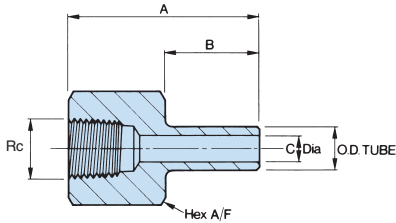

DUOLOC SINGLE FERRULE OD COMPRESSION FITTINGS

BSPT female standpipe adaptors

OD	thread size Rc	part number	A	B	C	hex A/F
1/4"	1/4" BSPT	2/2T FSA	2.000"	1.093"	0.100"	0.750"
1/4"	3/8" BSPT	2/3T FSA	2.125"	1.093"	0.100"	0.875"
1/4"	1/2" BSPT	2/4T FSA	2.250"	1.093"	0.100"	1.125"
3/8"	1/4" BSPT	3/2T FSA	2.000"	1.093"	0.235"	0.750"
3/8"	3/8" BSPT	3/3T FSA	2.125"	1.093"	0.235"	0.875"
3/8"	1/2" BSPT	3/4T FSA	2.250"	1.093"	0.235"	1.125"
1/2"	1/4" BSPT	4/2T FSA	2.000"	1.093"	0.312"	0.750"
1/2"	3/8" BSPT	4/3T FSA	2.125"	1.093"	0.312"	0.875"
1/2"	1/2" BSPT	4/4T FSA	2.250"	1.093"	0.312"	1.125"
3/4"	1/2" BSPT	6/4T FSA	2.350"	1.250"	0.437"	1.125"
6mm	1/4" BSPT	6M/2T FSA	50mm	26mm	2.5mm	19mm
8mm	1/4" BSPT	8M/2T FSA	50mm	26mm	4mm	19mm
10mm	3/8" BSPT	10M/3T FSA	53mm	26mm	6mm	22mm
10mm	1/2" BSPT	10M/4T FSA	55mm	26mm	6mm	28.5mm
12mm	3/8" BSPT	12M/3T FSA	53mm	26mm	8mm	22mm
12mm	1/2" BSPT	12M/4T FSA	55mm	26mm	8mm	28.5mm
15mm	1/2" BSPT	15M/4T FSA	59mm	30mm	11mm	28.5mm
16mm	1/2" BSPT	16M/4T FSA	59mm	30mm	11mm	28.5mm
18mm	1/2" BSPT	18M/4T FSA	59mm	30mm	11mm	28.5mm