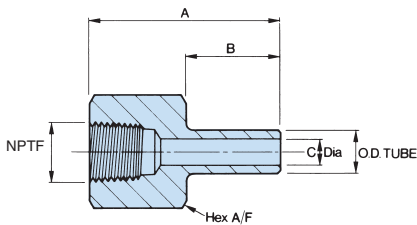

NPTF female standpipe adaptors

OD	thread size NPTF	part number	A	B	C	hex A/F
1/4"	1/4" NPTF	2/2N FSA	2.000"	1.093"	0.100"	0.750"
1/4"	3/8" NPTF	2/3N FSA	2.125"	1.093"	0.100"	0.875"
1/4"	1/2" NPTF	2/4N FSA	2.250"	1.093"	0.100"	1.125"
3/8"	1/4" NPTF	3/2N FSA	2.000"	1.093"	0.235"	0.750"
3/8"	3/8" NPTF	3/3N FSA	2.125"	1.093"	0.235"	0.875"
3/8"	1/2" NPTF	3/4N FSA	2.250"	1.093"	0.235"	1.125"
1/2"	1/4" NPTF	4/2N FSA	2.000"	1.093"	0.312"	0.750"
1/2"	3/8" NPTF	4/3N FSA	2.125"	1.093"	0.312"	0.875"
1/2"	1/2" NPTF	4/4N FSA	2.250"	1.093"	0.312"	1.125"
3/4"	1/2" NPTF	6/4N FSA	2.350"	1.250"	0.437"	1.125"
6mm	1/4" NPTF	6M/2N FSA	50mm	26mm	2.5mm	19mm
8mm	1/4" NPTF	8M/2N FSA	50mm	26mm	4mm	19mm
10mm	3/8" NPTF	10M/3N FSA	53mm	26mm	6mm	22mm
10mm	1/2" NPTF	10M/4N FSA	55mm	26mm	6mm	28.5mm
12mm	3/8" NPTF	12M/3N FSA	53mm	26mm	8mm	22mm
12mm	1/2" NPTF	12M/4N FSA	55mm	26mm	8mm	28.5mm
15mm	1/2" NPTF	15M/4N FSA	59mm	30mm	11mm	28.5mm
16mm	1/2" NPTF	16M/4N FSA	59mm	30mm	11mm	28.5mm
18mm	1/2" NPTF	18M/4N FSA	59mm	30mm	11mm	28.5mm