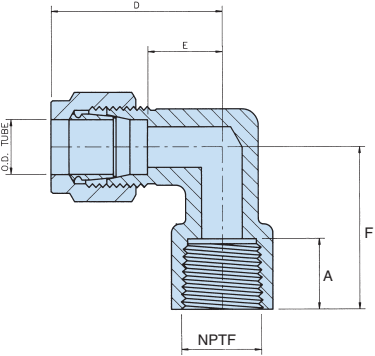

DUOLOC SINGLE FERRULE OD COMPRESSION FITTINGS

BSPP female stud elbow

OD tube	thread size G	part number	A	D	E	F
6mm	1/4" BSP	6m/2P FSE	12.0mm	30.0mm	15.0mm	27.0mm
8mm	1/4" BSP	8m/2P FSE	12.0mm	33.0mm	15.0mm	27.0mm
10mm	1/4" BSP	10m/2P FSE	12.0mm	33.0mm	15.0mm	27.0mm
10mm	3/8" BSP	10m/3P FSE	14.0mm	33.0mm	15.0mm	38.0mm
12mm	1/4" BSP	12m/2P FSE	12.0mm	36.0mm	17.0mm	38.0mm
12mm	3/8" BSP	12m/3P FSE	14.0mm	36.0mm	17.0mm	38.0mm
12mm	1/2" BSP	12m/4P FSE	16.0mm	36.0mm	17.0mm	38.0mm

BSPT female stud elbow

OD tube	thread size Rc	part number	A	D	E	F
6mm	1/4" BSPT	6m/2T FSE	17.0mm	30.0mm	15.0mm	27.0mm
8mm	1/4" BSPT	8m/2T FSE	17.0mm	33.0mm	15.0mm	27.0mm
10mm	1/4" BSPT	10m/2T FSE	17.0mm	33.0mm	15.0mm	27.0mm
10mm	3/8" BSPT	10m/3T FSE	18.0mm	33.0mm	15.0mm	38.0mm
10mm	1/2" BSPT	10m/4T FSE	19.0mm	33.0mm	15.0mm	38.0mm
12mm	1/4" BSPT	12m/2T FSE	17.0mm	36.0mm	17.0mm	38.0mm
12mm	3/8" BSPT	12m/3T FSE	18.0mm	36.0mm	17.0mm	38.0mm
12mm	1/2" BSPT	12m/4T FSE	19.0mm	36.0mm	17.0mm	38.0mm

NPTF female stud elbow

OD tube	thread size NPTF	part number	A	D	E	F
6mm	1/4" NPTF	6m/2N FSE	17.0mm	30.0mm	15.0mm	27.0mm
8mm	1/4" NPTF	8m/2N FSE	17.0mm	33.0mm	15.0mm	27.0mm
10mm	1/4" NPTF	10m/2N FSE	17.0mm	33.0mm	15.0mm	27.0mm
10mm	3/8" NPTF	10m/3N FSE	18.0mm	33.0mm	15.0mm	38.0mm
10mm	1/2" NPTF	10m/4N FSE	19.0mm	33.0mm	15.0mm	38.0mm
12mm	1/4" NPTF	12m/2N FSE	17.0mm	36.0mm	17.0mm	38.0mm
12mm	3/8" NPTF	12m/3N FSE	18.0mm	36.0mm	17.0mm	38.0mm
12mm	1/2" NPTF	12m/4N FSE	19.0mm	36.0mm	17.0mm	38.0mm