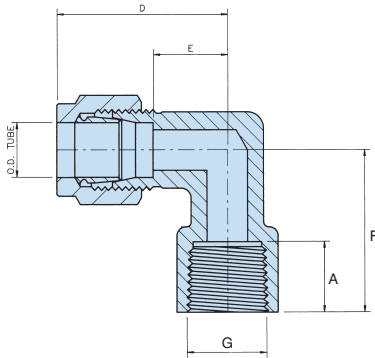

DUOLOC SINGLE FERRULE OD COMPRESSION FITTINGS

BSPP female stud elbow

OD tube	thread size G	part number	A	D	E	F
6mm	1/4" BSP	6m/2P FSE	12.0mm	30.0mm	15.0mm	27.0mm
8mm	1/4" BSP	8m/2P FSE	12.0mm	33.0mm	15.0mm	27.0mm
10mm	1/4" BSP	10m/2P FSE	12.0mm	33.0mm	15.0mm	27.0mm
10mm	3/8" BSP	10m/3P FSE	14.0mm	33.0mm	15.0mm	38.0mm
12mm	1/4" BSP	12m/2P FSE	12.0mm	36.0mm	17.0mm	38.0mm
12mm	3/8" BSP	12m/3P FSE	14.0mm	36.0mm	17.0mm	38.0mm
12mm	1/2" BSP	12m/4P FSE	16.0mm	36.0mm	17.0mm	38.0mm

BSPT female stud elbow

OD tube	thread size Rc	part number	A	D	E	F
6mm	1/4" BSPT	6m/2T FSE	17.0mm	30.0mm	15.0mm	27.0mm
8mm	1/4" BSPT	8m/2T FSE	17.0mm	33.0mm	15.0mm	27.0mm
10mm	1/4" BSPT	10m/2T FSE	17.0mm	33.0mm	15.0mm	27.0mm
10mm	3/8" BSPT	10m/3T FSE	18.0mm	33.0mm	15.0mm	38.0mm
10mm	1/2" BSPT	10m/4T FSE	19.0mm	33.0mm	15.0mm	38.0mm
12mm	1/4" BSPT	12m/2T FSE	17.0mm	36.0mm	17.0mm	38.0mm
12mm	3/8" BSPT	12m/3T FSE	18.0mm	36.0mm	17.0mm	38.0mm
12mm	1/2" BSPT	12m/4T FSE	19.0mm	36.0mm	17.0mm	38.0mm

NPTF female stud elbow

OD tube	thread size NPTF	part number	A	D	E	F
6mm	1/4" NPTF	6m/2N FSE	17.0mm	30.0mm	15.0mm	27.0mm
8mm	1/4" NPTF	8m/2N FSE	17.0mm	33.0mm	15.0mm	27.0mm
10mm	1/4" NPTF	10m/2N FSE	17.0mm	33.0mm	15.0mm	27.0mm
10mm	3/8" NPTF	10m/3N FSE	18.0mm	33.0mm	15.0mm	38.0mm
10mm	1/2" NPTF	10m/4N FSE	19.0mm	33.0mm	15.0mm	38.0mm
12mm	1/4" NPTF	12m/2N FSE	17.0mm	36.0mm	17.0mm	38.0mm
12mm	3/8" NPTF	12m/3N FSE	18.0mm	36.0mm	17.0mm	38.0mm
12mm	1/2" NPTF	12m/4N FSE	19.0mm	36.0mm	17.0mm	38.0mm