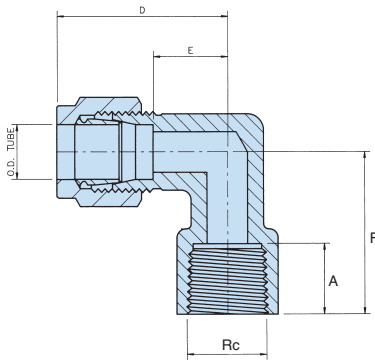

DUOLOC SINGLE FERRULE OD COMPRESSION FITTINGS

BSPP female stud elbow

OD tube	thread size G	part number	A	D	E	F
6mm	1/4" BSP	6m/2P FSE	12.0mm	30.0mm	15.0mm	27.0mm
8mm	1/4" BSP	8m/2P FSE	12.0mm	33.0mm	15.0mm	27.0mm
10mm	1/4" BSP	10m/2P FSE	12.0mm	33.0mm	15.0mm	27.0mm
10mm	3/8" BSP	10m/3P FSE	14.0mm	33.0mm	15.0mm	38.0mm
12mm	1/4" BSP	12m/2P FSE	12.0mm	36.0mm	17.0mm	38.0mm
12mm	3/8" BSP	12m/3P FSE	14.0mm	36.0mm	17.0mm	38.0mm
12mm	1/2" BSP	12m/4P FSE	16.0mm	36.0mm	17.0mm	38.0mm

BSPT female stud elbow

OD tube	thread size Rc	part number	A	D	E	F
6mm	1/4" BSPT	6m/2T FSE	17.0mm	30.0mm	15.0mm	27.0mm
8mm	1/4" BSPT	8m/2T FSE	17.0mm	33.0mm	15.0mm	27.0mm
10mm	1/4" BSPT	10m/2T FSE	17.0mm	33.0mm	15.0mm	27.0mm
10mm	3/8" BSPT	10m/3T FSE	18.0mm	33.0mm	15.0mm	38.0mm
10mm	1/2" BSPT	10m/4T FSE	19.0mm	33.0mm	15.0mm	38.0mm
12mm	1/4" BSPT	12m/2T FSE	17.0mm	36.0mm	17.0mm	38.0mm
12mm	3/8" BSPT	12m/3T FSE	18.0mm	36.0mm	17.0mm	38.0mm
12mm	1/2" BSPT	12m/4T FSE	19.0mm	36.0mm	17.0mm	38.0mm

NPTF female stud elbow

OD tube	thread size NPTF	part number	A	D	E	F
6mm	1/4" NPTF	6m/2N FSE	17.0mm	30.0mm	15.0mm	27.0mm
8mm	1/4" NPTF	8m/2N FSE	17.0mm	33.0mm	15.0mm	27.0mm
10mm	1/4" NPTF	10m/2N FSE	17.0mm	33.0mm	15.0mm	27.0mm
10mm	3/8" NPTF	10m/3N FSE	18.0mm	33.0mm	15.0mm	38.0mm
10mm	1/2" NPTF	10m/4N FSE	19.0mm	33.0mm	15.0mm	38.0mm
12mm	1/4" NPTF	12m/2N FSE	17.0mm	36.0mm	17.0mm	38.0mm
12mm	3/8" NPTF	12m/3N FSE	18.0mm	36.0mm	17.0mm	38.0mm
12mm	1/2" NPTF	12m/4N FSE	19.0mm	36.0mm	17.0mm	38.0mm