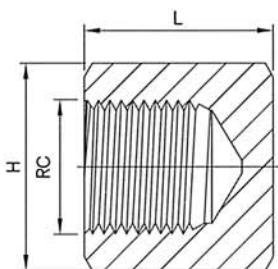

150LB SCREWED PIPE FITTINGS 316 STAINLESS STEEL

Square Head Plug

Thread Size BSPT	Part Number	Dim E (mm)	Dim A/F (mm)	Dim (mm)
1/8"	SP1-150	15	7	
1/4"	SP2-150	18	9	
3/8"	SP3-150	20	12	
1/2"	SP4-150	22	14	
3/4"	SP6-150	28	16	
1"	SP8-150	32	19	
1 1/4"	SP10-150	36	23	
1 1/2"	SP12-150	39	26	
2"	SP16-150	45	32	

Union F/F (Cone Seated)

Thread Size BSPP	Part Number	Dim E (mm)	Dim A/F (mm)	Dim (mm)
1/8"	H1-150	40	29	
1/4"	H2-150	42	29	
3/8"	H3-150	45	34	
1/2"	H4-150	48	39	
3/4"	H6-150	52	47	
1"	H8-150	58	58	
1 1/4"	H10-150	65	67	
1 1/2"	H12-150	70	77	
2"	H16-150	78	90	

Union F/F (Flat Type)

Thread Size BSPP	Part Number	Dim E (mm)	Dim A/F (mm)	Dim (mm)
1/8"	HF1-150	40	29	
1/4"	HF2-150	42	29	
3/8"	HF3-150	45	34	
1/2"	HF4-150	48	39	
3/4"	HF6-150	52	47	
1"	HF8-150	58	58	
1 1/4"	HF10-150	65	67	
1 1/2"	HF12-150	70	77	
2"	HF16-150	78	90	

Hexagon End Cap

Thread Size BSPT	Part Number	Dim L (mm)	Dim A/F (mm)	Dim (mm)
1/8"	HC1-150	13	15	
1/4"	HC2-150	15	18	
3/8"	HC3-150	18	22	
1/2"	HC4-150	22	26	
3/4"	HC6-150	25	32	
1"	HC8-150	28	39	
1 1/4"	HC10-150	30	48	
1 1/2"	HC12-150	31	54	
2"	HC16-150	36	69	