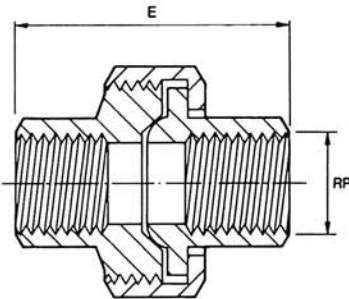

150LB SCREWED PIPE FITTINGS 316 STAINLESS STEEL

Square Head Plug

Thread Size BSPT	Part Number	Dim E (mm)	Dim A/F (mm)	Dim (mm)
1/8"	SP1-150	15	7	
1/4"	SP2-150	18	9	
3/8"	SP3-150	20	12	
1/2"	SP4-150	22	14	
3/4"	SP6-150	28	16	
1"	SP8-150	32	19	
1 1/4"	SP10-150	36	23	
1 1/2"	SP12-150	39	26	
2"	SP16-150	45	32	

Union F/F (Cone Seated)

Thread Size BSPP	Part Number	Dim E (mm)	Dim A/F (mm)	Dim (mm)
1/8"	H1-150	40	29	
1/4"	H2-150	42	29	
3/8"	H3-150	45	34	
1/2"	H4-150	48	39	
3/4"	H6-150	52	47	
1"	H8-150	58	58	
1 1/4"	H10-150	65	67	
1 1/2"	H12-150	70	77	
2"	H16-150	78	90	

Union F/F (Flat Type)

Thread Size BSPP	Part Number	Dim E (mm)	Dim A/F (mm)	Dim (mm)
1/8"	HF1-150	40	29	
1/4"	HF2-150	42	29	
3/8"	HF3-150	45	34	
1/2"	HF4-150	48	39	
3/4"	HF6-150	52	47	
1"	HF8-150	58	58	
1 1/4"	HF10-150	65	67	
1 1/2"	HF12-150	70	77	
2"	HF16-150	78	90	

Hexagon End Cap

Thread Size BSPT	Part Number	Dim L (mm)	Dim A/F (mm)	Dim (mm)
1/8"	HC1-150	13	15	
1/4"	HC2-150	15	18	
3/8"	HC3-150	18	22	
1/2"	HC4-150	22	26	
3/4"	HC6-150	25	32	
1"	HC8-150	28	39	
1 1/4"	HC10-150	30	48	
1 1/2"	HC12-150	31	54	
2"	HC16-150	36	69	