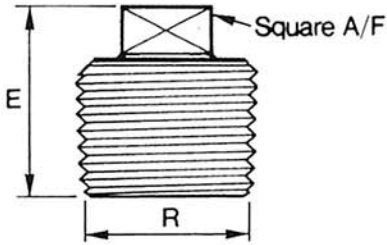

150LB SCREWED PIPE FITTINGS 316 STAINLESS STEEL

Square Head Plug

Thread Size BSPT	Part Number	Dim E (mm)	Dim A/F (mm)	Dim (mm)
1/8"	SP1-150	15	7	
1/4"	SP2-150	18	9	
3/8"	SP3-150	20	12	
1/2"	SP4-150	22	14	
3/4"	SP6-150	28	16	
1"	SP8-150	32	19	
1 1/4"	SP10-150	36	23	
1 1/2"	SP12-150	39	26	
2"	SP16-150	45	32	

Union F/F (Cone Seated)

Thread Size BSPP	Part Number	Dim E (mm)	Dim A/F (mm)	Dim (mm)
1/8"	H1-150	40	29	
1/4"	H2-150	42	29	
3/8"	H3-150	45	34	
1/2"	H4-150	48	39	
3/4"	H6-150	52	47	
1"	H8-150	58	58	
1 1/4"	H10-150	65	67	
1 1/2"	H12-150	70	77	
2"	H16-150	78	90	

Union F/F (Flat Type)

Thread Size BSPP	Part Number	Dim E (mm)	Dim A/F (mm)	Dim (mm)
1/8"	HF1-150	40	29	
1/4"	HF2-150	42	29	
3/8"	HF3-150	45	34	
1/2"	HF4-150	48	39	
3/4"	HF6-150	52	47	
1"	HF8-150	58	58	
1 1/4"	HF10-150	65	67	
1 1/2"	HF12-150	70	77	
2"	HF16-150	78	90	

Hexagon End Cap

Thread Size BSPT	Part Number	Dim L (mm)	Dim A/F (mm)	Dim (mm)
1/8"	HC1-150	13	15	
1/4"	HC2-150	15	18	
3/8"	HC3-150	18	22	
1/2"	HC4-150	22	26	
3/4"	HC6-150	25	32	
1"	HC8-150	28	39	
1 1/4"	HC10-150	30	48	
1 1/2"	HC12-150	31	54	
2"	HC16-150	36	69	