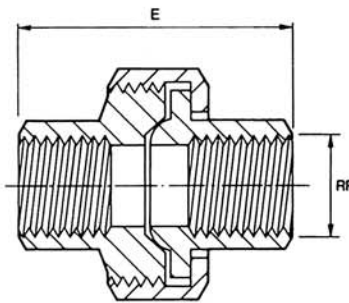

150LB SCREWED PIPE FITTINGS 316 STAINLESS STEEL

Square Head Plug

Thread Size BSPT	Part Number	Dim E (mm)	Dim A/F (mm)	Dim (mm)
1/8"	SP1-150	15	7	
1/4"	SP2-150	18	9	
3/8"	SP3-150	20	12	
1/2"	SP4-150	22	14	
3/4"	SP6-150	28	16	
1"	SP8-150	32	19	
1 1/4"	SP10-150	36	23	
1 1/2"	SP12-150	39	26	
2"	SP16-150	45	32	

Union F/F (Cone Seated)

Thread Size BSPP	Part Number	Dim E (mm)	Dim A/F (mm)	Dim (mm)
1/8"	H1-150	40	29	
1/4"	H2-150	42	29	
3/8"	H3-150	45	34	
1/2"	H4-150	48	39	
3/4"	H6-150	52	47	
1"	H8-150	58	58	
1 1/4"	H10-150	65	67	
1 1/2"	H12-150	70	77	
2"	H16-150	78	90	

Union F/F (Flat Type)

Thread Size BSPP	Part Number	Dim E (mm)	Dim A/F (mm)	Dim (mm)
1/8"	HF1-150	40	29	
1/4"	HF2-150	42	29	
3/8"	HF3-150	45	34	
1/2"	HF4-150	48	39	
3/4"	HF6-150	52	47	
1"	HF8-150	58	58	
1 1/4"	HF10-150	65	67	
1 1/2"	HF12-150	70	77	
2"	HF16-150	78	90	

Hexagon End Cap

Thread Size BSPT	Part Number	Dim L (mm)	Dim A/F (mm)	Dim (mm)
1/8"	HC1-150	13	15	
1/4"	HC2-150	15	18	
3/8"	HC3-150	18	22	
1/2"	HC4-150	22	26	
3/4"	HC6-150	25	32	
1"	HC8-150	28	39	
1 1/4"	HC10-150	30	48	
1 1/2"	HC12-150	31	54	
2"	HC16-150	36	69	