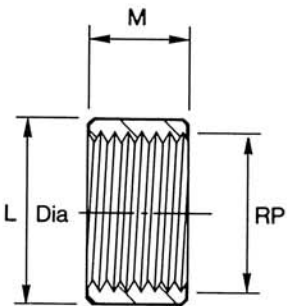

150LB SCREWED PIPE FITTINGS 316 STAINLESS STEEL

Parallel Nipple

Thread Size BSPP	Part Number	Dim A (mm)	Dim (mm)	Dim (mm)
1/8"	PN1-150	16		
1/4"	PN2-150	18		
3/8"	PN3-150	22		
1/2"	PN4-150	25		
3/4"	PN6-150	30		
1"	PN8-150	35		
1 1/4"	PN10-150	38		
1 1/2"	PN12-150	38		
2"	PN16-150	45		

Full Socket

Thread Size BSPP	Part Number	Dim K (mm)	Dim L (mm)	Dim (mm)
1/8"	FS1-150	17	14	
1/4"	FS2-150	25	19	
3/8"	FS3-150	26	22	
1/2"	FS4-150	34	26	
3/4"	FS6-150	36	32	
1"	FS8-150	43	40	
1 1/4"	FS10-150	48	48	
1 1/2"	FS12-150	48	55	
2"	FS16-150	58	66	

Half Socket

Thread Size BSPP	Part Number	Dim M (mm)	Dim L (mm)	Dim (mm)
1/8"	HS1-150	9	14	
1/4"	HS2-150	12	19	
3/8"	HS3-150	13	22	
1/2"	HS4-150	17	26	
3/4"	HS6-150	18	32	
1"	HS8-150	20	40	
1 1/4"	HS10-150	22	48	
1 1/2"	HS12-150	23	55	
2"	HS16-150	27	66	

Hexagon Head Plug

Thread Size BSPT	Part Number	Dim D (mm)	Dim A/F (mm)	Dim (mm)
1/8"	HP1-150	19	12	
1/4"	HP2-150	19	16	
3/8"	HP3-150	19	19	
1/2"	HP4-150	22	23	
3/4"	HP6-150	26	28	
1"	HP8-150	28	36	
1 1/4"	HP10-150	33	46	
1 1/2"	HP12-150	35	50	
2"	HP16-150	39	65	