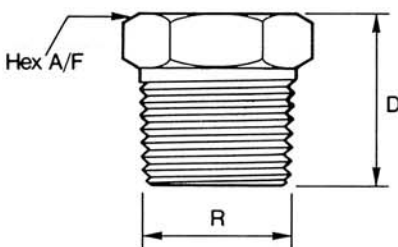

150LB SCREWED PIPE FITTINGS 316 STAINLESS STEEL

Parallel Nipple

Thread Size BSPP	Part Number	Dim A (mm)	Dim (mm)	Dim (mm)
1/8"	PN1-150	16		
1/4"	PN2-150	18		
3/8"	PN3-150	22		
1/2"	PN4-150	25		
3/4"	PN6-150	30		
1"	PN8-150	35		
1 1/4"	PN10-150	38		
1 1/2"	PN12-150	38		
2"	PN16-150	45		

Full Socket

Thread Size BSPP	Part Number	Dim K (mm)	Dim L (mm)	Dim (mm)
1/8"	FS1-150	17	14	
1/4"	FS2-150	25	19	
3/8"	FS3-150	26	22	
1/2"	FS4-150	34	26	
3/4"	FS6-150	36	32	
1"	FS8-150	43	40	
1 1/4"	FS10-150	48	48	
1 1/2"	FS12-150	48	55	
2"	FS16-150	58	66	

Half Socket

Thread Size BSPP	Part Number	Dim M (mm)	Dim L (mm)	Dim (mm)
1/8"	HS1-150	9	14	
1/4"	HS2-150	12	19	
3/8"	HS3-150	13	22	
1/2"	HS4-150	17	26	
3/4"	HS6-150	18	32	
1"	HS8-150	20	40	
1 1/4"	HS10-150	22	48	
1 1/2"	HS12-150	23	55	
2"	HS16-150	27	66	

Hexagon Head Plug

Thread Size BSPT	Part Number	Dim D (mm)	Dim A/F (mm)	Dim (mm)
1/8"	HP1-150	19	12	
1/4"	HP2-150	19	16	
3/8"	HP3-150	19	19	
1/2"	HP4-150	22	23	
3/4"	HP6-150	26	28	
1"	HP8-150	28	36	
1 1/4"	HP10-150	33	46	
1 1/2"	HP12-150	35	50	
2"	HP16-150	39	65	