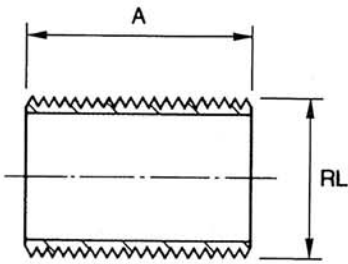

150LB SCREWED PIPE FITTINGS 316 STAINLESS STEEL

Parallel Nipple

Thread Size BSPP	Part Number	Dim A (mm)	Dim (mm)	Dim (mm)
1/8"	PN1-150	16		
1/4"	PN2-150	18		
3/8"	PN3-150	22		
1/2"	PN4-150	25		
3/4"	PN6-150	30		
1"	PN8-150	35		
1 1/4"	PN10-150	38		
1 1/2"	PN12-150	38		
2"	PN16-150	45		

Full Socket

Thread Size BSPP	Part Number	Dim K (mm)	Dim L (mm)	Dim (mm)
1/8"	FS1-150	17	14	
1/4"	FS2-150	25	19	
3/8"	FS3-150	26	22	
1/2"	FS4-150	34	26	
3/4"	FS6-150	36	32	
1"	FS8-150	43	40	
1 1/4"	FS10-150	48	48	
1 1/2"	FS12-150	48	55	
2"	FS16-150	58	66	

Half Socket

Thread Size BSPP	Part Number	Dim M (mm)	Dim L (mm)	Dim (mm)
1/8"	HS1-150	9	14	
1/4"	HS2-150	12	19	
3/8"	HS3-150	13	22	
1/2"	HS4-150	17	26	
3/4"	HS6-150	18	32	
1"	HS8-150	20	40	
1 1/4"	HS10-150	22	48	
1 1/2"	HS12-150	23	55	
2"	HS16-150	27	66	

Hexagon Head Plug

Thread Size BSPT	Part Number	Dim D (mm)	Dim A/F (mm)	Dim (mm)
1/8"	HP1-150	19	12	
1/4"	HP2-150	19	16	
3/8"	HP3-150	19	19	
1/2"	HP4-150	22	23	
3/4"	HP6-150	26	28	
1"	HP8-150	28	36	
1 1/4"	HP10-150	33	46	
1 1/2"	HP12-150	35	50	
2"	HP16-150	39	65	