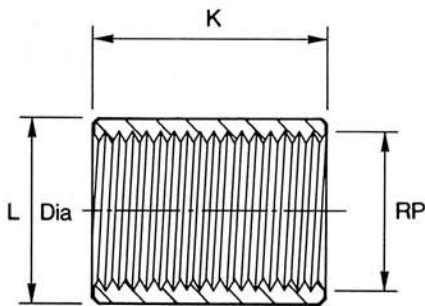

150LB SCREWED PIPE FITTINGS 316 STAINLESS STEEL

Parallel Nipple

Thread Size BSPP	Part Number	Dim A (mm)	Dim (mm)	Dim (mm)
1/8"	PN1-150	16		
1/4"	PN2-150	18		
3/8"	PN3-150	22		
1/2"	PN4-150	25		
3/4"	PN6-150	30		
1"	PN8-150	35		
1 1/4"	PN10-150	38		
1 1/2"	PN12-150	38		
2"	PN16-150	45		

Full Socket

Thread Size BSPP	Part Number	Dim K (mm)	Dim L (mm)	Dim (mm)
1/8"	FS1-150	17	14	
1/4"	FS2-150	25	19	
3/8"	FS3-150	26	22	
1/2"	FS4-150	34	26	
3/4"	FS6-150	36	32	
1"	FS8-150	43	40	
1 1/4"	FS10-150	48	48	
1 1/2"	FS12-150	48	55	
2"	FS16-150	58	66	

Half Socket

Thread Size BSPP	Part Number	Dim M (mm)	Dim L (mm)	Dim (mm)
1/8"	HS1-150	9	14	
1/4"	HS2-150	12	19	
3/8"	HS3-150	13	22	
1/2"	HS4-150	17	26	
3/4"	HS6-150	18	32	
1"	HS8-150	20	40	
1 1/4"	HS10-150	22	48	
1 1/2"	HS12-150	23	55	
2"	HS16-150	27	66	

Hexagon Head Plug

Thread Size BSPT	Part Number	Dim D (mm)	Dim A/F (mm)	Dim (mm)
1/8"	HP1-150	19	12	
1/4"	HP2-150	19	16	
3/8"	HP3-150	19	19	
1/2"	HP4-150	22	23	
3/4"	HP6-150	26	28	
1"	HP8-150	28	36	
1 1/4"	HP10-150	33	46	
1 1/2"	HP12-150	35	50	
2"	HP16-150	39	65	